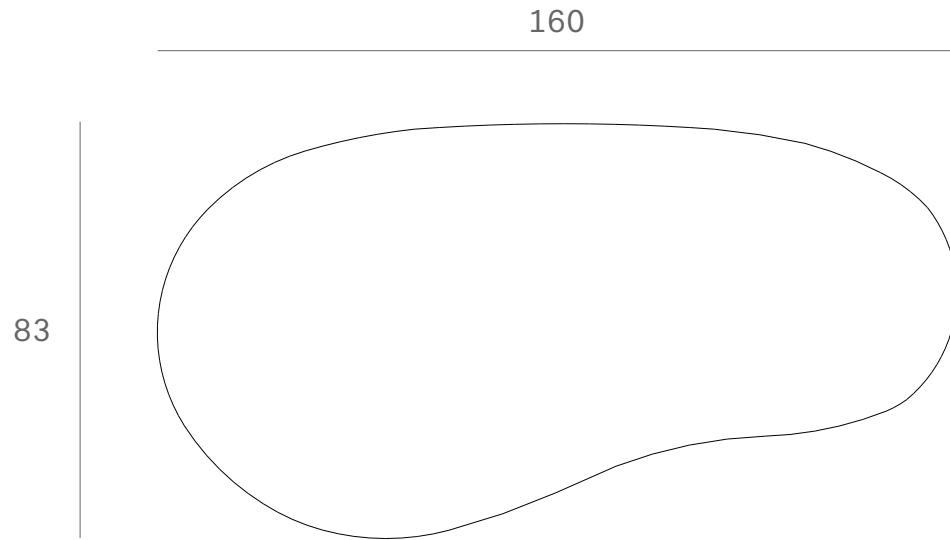

*Ethnicraft*

35011 - Mahogany Boomerang desk - Dimensions (cm)

83

*Ethnicraft*

35011 - Mahogany Boomerang desk - Dimensions (inches)

32.7