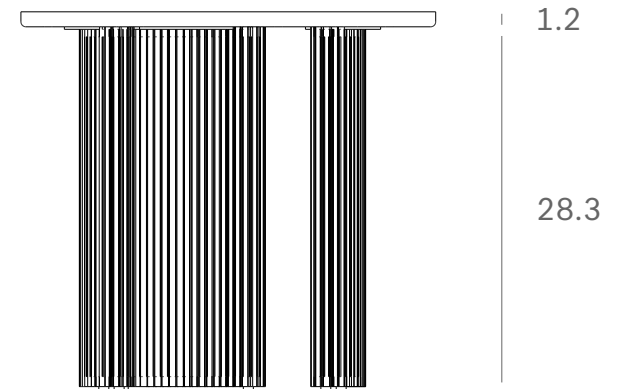

*Ethnicraft*

35011 - Mahogany Boomerang desk - Dimensions (cm)

83

*Ethnicraft*

35011 - Mahogany Boomerang desk - Dimensions (inches)

32.7