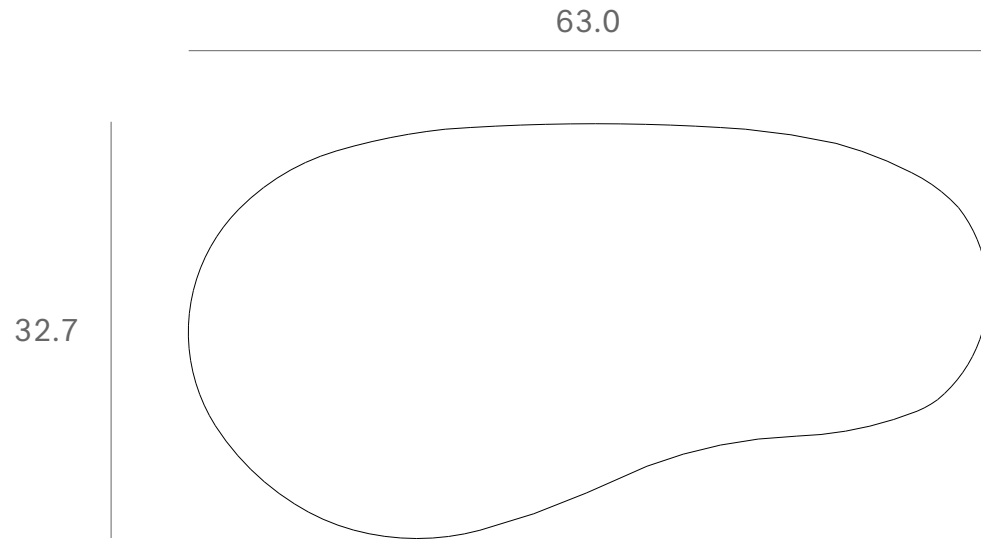

*Ethnicraft*

35011 - Mahogany Boomerang desk - Dimensions (cm)

83

*Ethnicraft*

35011 - Mahogany Boomerang desk - Dimensions (inches)

32.7