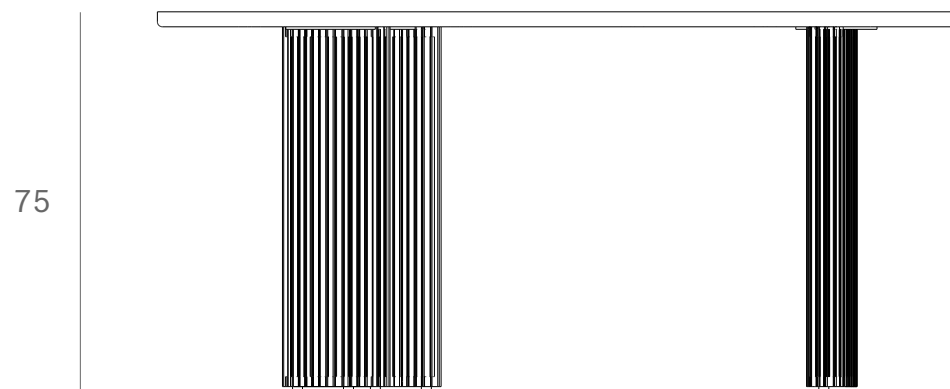

*Ethnicraft*

35011 - Mahogany Boomerang desk - Dimensions (cm)

83

*Ethnicraft*

35011 - Mahogany Boomerang desk - Dimensions (inches)

32.7