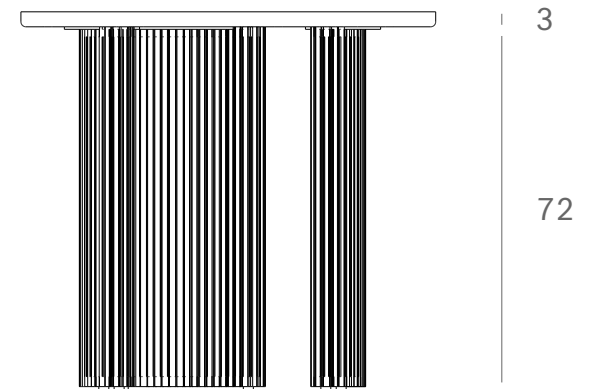

*Ethnicraft*

35011 - Mahogany Boomerang desk - Dimensions (cm)

83

*Ethnicraft*

35011 - Mahogany Boomerang desk - Dimensions (inches)

32.7