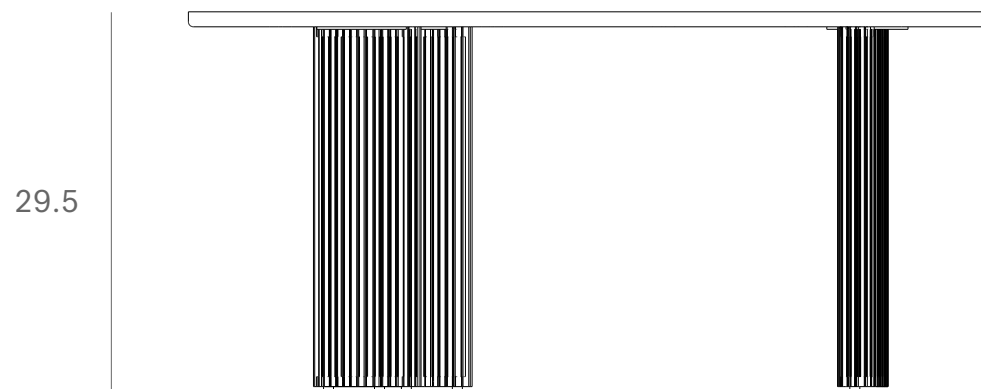

*Ethnicraft*

35011 - Mahogany Boomerang desk - Dimensions (cm)

83

*Ethnicraft*

35011 - Mahogany Boomerang desk - Dimensions (inches)

32.7