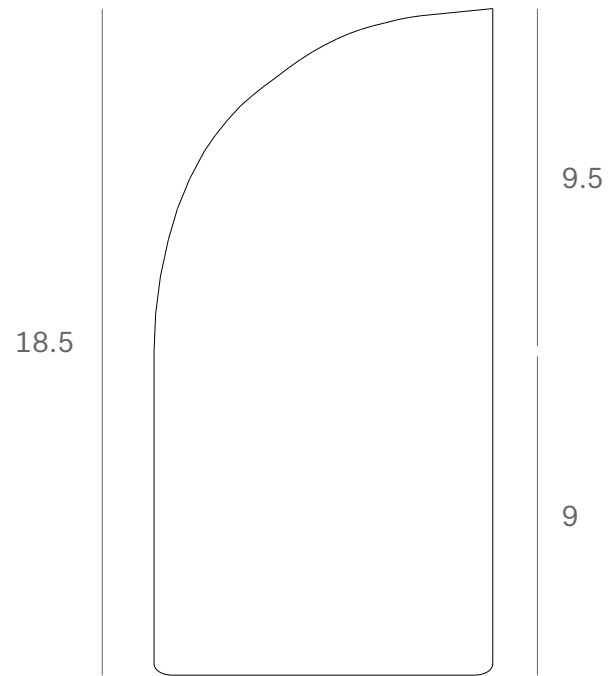

*Ethnicraft*

29870 - PI book ends - sycamore - varnished - set of 2 - Dimensions (cm)

*Ethnicraft*

29870 - PI book ends - sycamore - varnished - set of 2 - Dimensions (inches)