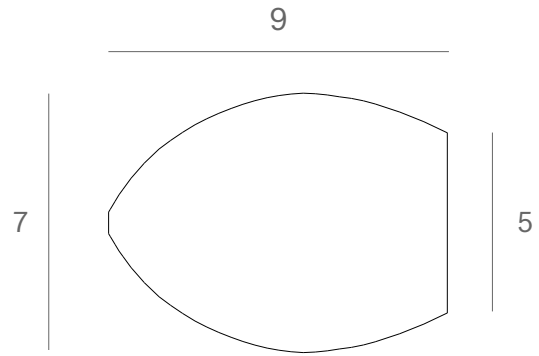

*Ethnicraft*

29870 - PI book ends - sycamore - varnished - set of 2 - Dimensions (cm)

*Ethnicraft*

29870 - PI book ends - sycamore - varnished - set of 2 - Dimensions (inches)