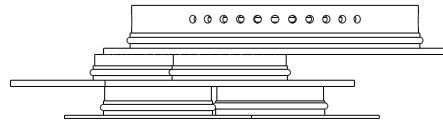

Ethnicraft

26966 - Moonlight wall lamp with dimmer - Metal - Dimensions (cm)

8

39

28

3.2 2.1

2.1

Ethnicraft

26966 - Moonlight wall lamp with dimmer - Metal - Dimensions (inches)

3.1

15.3

11.0

1.2 0.8

0.8