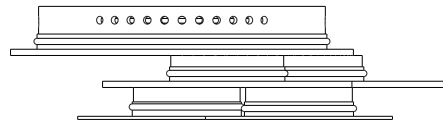

Ethnicraft

26965 - Moonlight wall lamp with dimmer - Metal - Dimensions (cm)

8

39

28

3.2 2.1

2.1

Ethnicraft

26965 - Moonlight wall lamp with dimmer - Metal - Dimensions (inches)

3.1

15.3

11.0

1.2 0.8

0.8