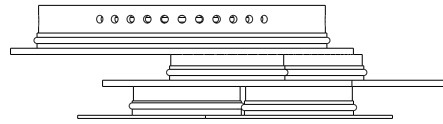

Ethnicraft

26965 - Moonlight wall lamp with dimmer - Metal - Dimensions (cm)

8

39

28

3.2 2.1

2.1

Ethnicraft

26965 - Moonlight wall lamp with dimmer - Metal - Dimensions (inches)

3.1

15.3

11.0

1.2 0.8

0.8