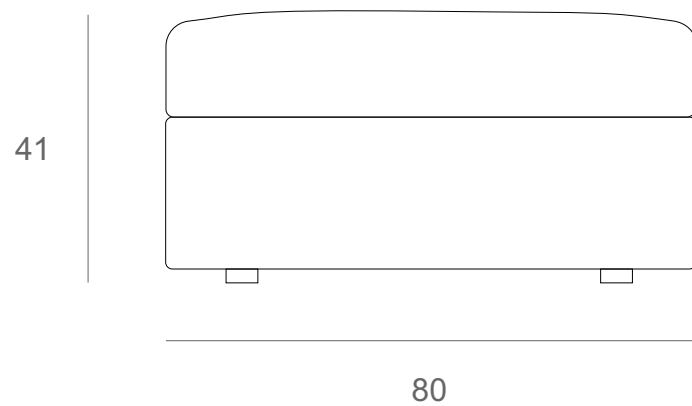

*Ethnicraft*

Mellow Sofa - footstool - removable cover - Dimensions (cm)

*Ethnicraft*

Mellow Sofa - footstool - removable cover - Dimensions (inches)