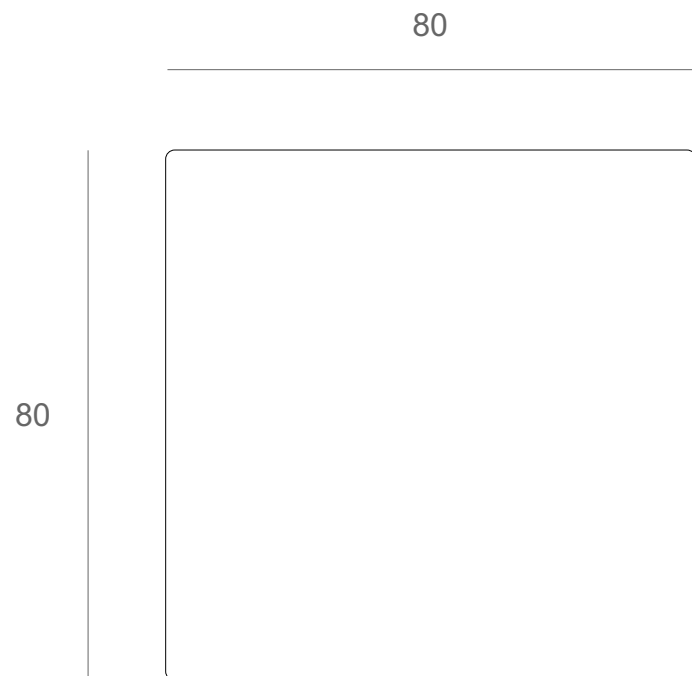

*Ethnicraft*

Mellow Sofa - footstool - removable cover - Dimensions (cm)

*Ethnicraft*

Mellow Sofa - footstool - removable cover - Dimensions (inches)