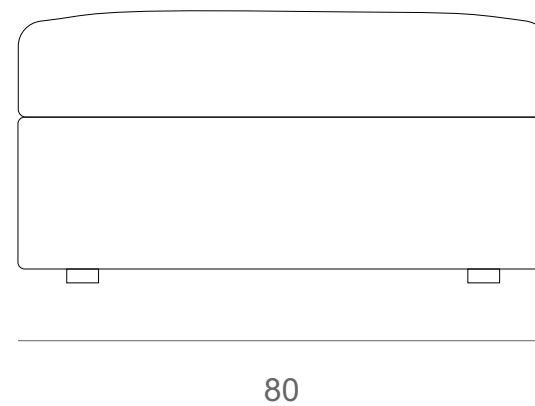

*Ethnicraft*

Mellow Sofa - footstool - removable cover - Dimensions (cm)

*Ethnicraft*

Mellow Sofa - footstool - removable cover - Dimensions (inches)