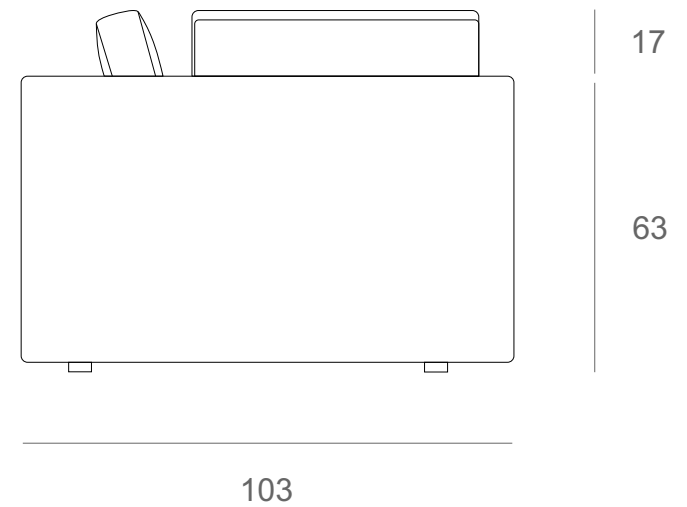

*Ethnicraft*

Mellow Sofa - corner - removable cover - Dimensions (cm)

*Ethnicraft*

Mellow Sofa - corner - removable cover - Dimensions (inches)