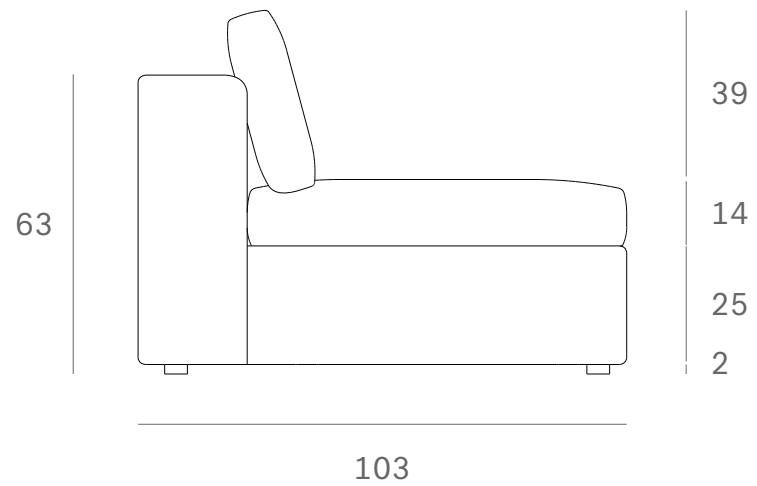

*Ethnicraft*

Mellow Sofa - 1 seater - removable cover - Dimensions (cm)

*Ethnicraft*

Mellow Sofa - 1 seater - removable cover - Dimensions (inches)