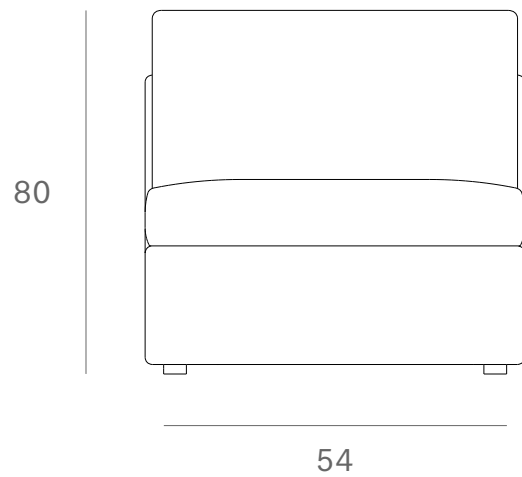

*Ethnicraft*

Mellow Sofa - 1 seater - removable cover - Dimensions (cm)

*Ethnicraft*

Mellow Sofa - 1 seater - removable cover - Dimensions (inches)