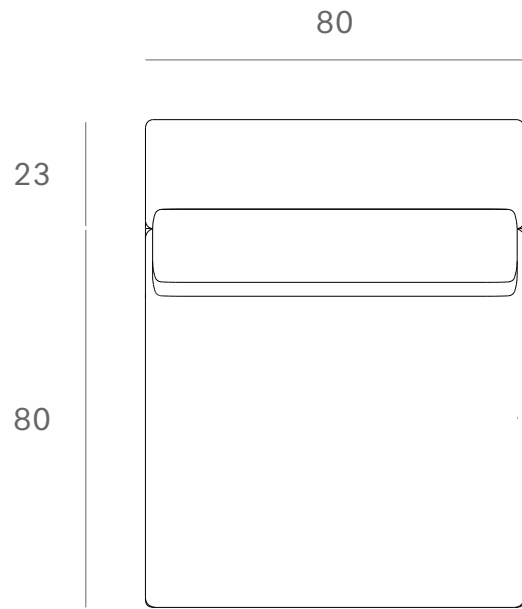

*Ethnicraft*

Mellow Sofa - 1 seater - removable cover - Dimensions (cm)

*Ethnicraft*

Mellow Sofa - 1 seater - removable cover - Dimensions (inches)