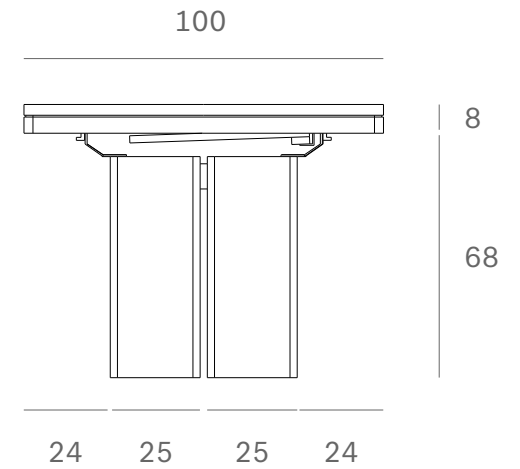

*Ethnicraft*

12066 - Teak Double extendable dining table - Dimensions (cm)

*Ethnicraft*

12066 - Teak Double extendable dining table - Dimensions (inches)