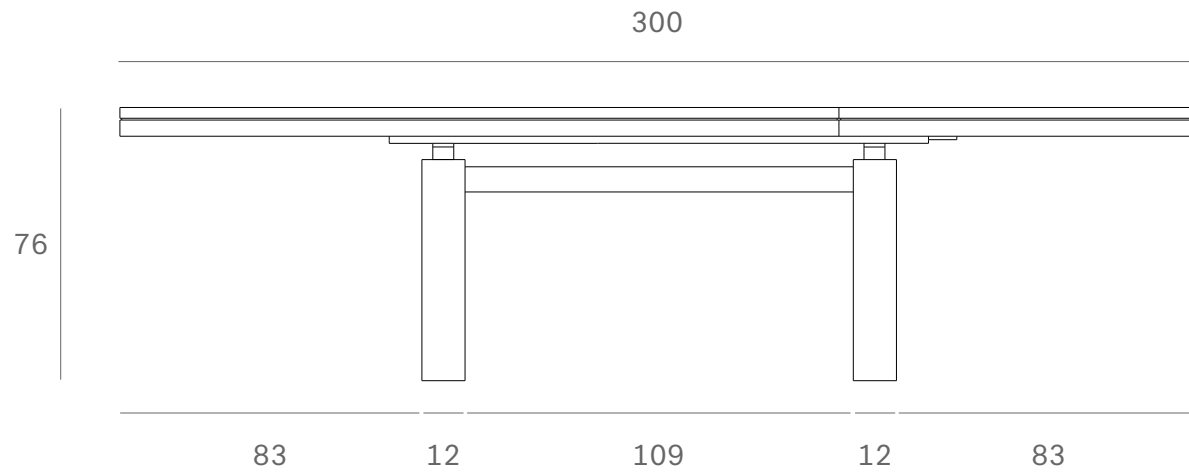

*Ethnicraft*

12066 - Teak Double extendable dining table - Dimensions (cm)

*Ethnicraft*

12066 - Teak Double extendable dining table - Dimensions (inches)