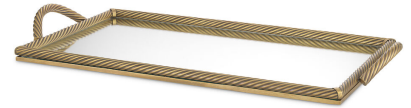

## SPECIFICATION SHEET

Item no.	118237
Item description	Tray Salvi Rectanguar L vintage brass finish Vintage brass finish   mirror glass
Suitable for	Indoor use/dry locations only
Net weight (kg)	5.5
Net weight (lbs)	12.12

## DIMENSIONS

Dimensions (cm)	L. 81   W. 40   H. 7 cm
Dimensions (inch)	L. 31.89"   W. 15.75"   H. 2.76"

## MATERIALS

118237	Tray Salvi Rectanguar L vintage brass finish Brass   Mirror glass   MDF   Stainless steel
Stainless steel grade	SAE 202