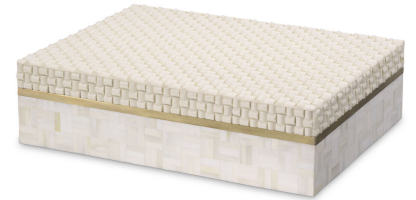

EICHHOLTZ

EST. 1992

SPECIFICATION SHEET

Item no.	118126
Item description	Box Seaside L white cream Cream vintage brass finish
Suitable for	Indoor use/dry locations only
Net weight (kg)	7
Net weight (lbs)	15.43

DIMENSIONS

Dimensions (cm)	L. 40 W. 30 H. 11 cm
Dimensions (inch)	L. 15.75" W. 11.81" H. 4.33"

MATERIALS

118126	Box Seaside L white cream MDF Resin Brass
--------	--

LOGISTIC INFORMATION

118126	Box Seaside L white cream 1 pc(s)
Carton length (m)	0.58
Carton width (m)	0.41
Carton height (m)	0.4
Carton cubage (m)	0.0951
Gross weight (kg)	8
HS code EU	44209099
Carton length (inch)	22.83
Carton width (inch)	16.14
Carton height (inch)	15.75
Carton cubage (ff)	3.36
Gross weight (lbs)	17.63