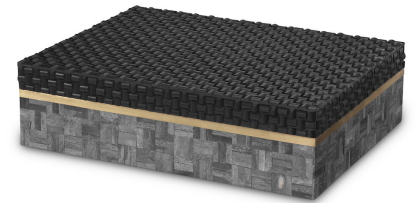

EICHHOLTZ

EST. 1992

SPECIFICATION SHEET

Item no.	118124
Item description	Box Seaside L black grey Grey black vintage brass finish
Suitable for	Indoor use/dry locations only
Net weight (kg)	6
Net weight (lbs)	13.22

DIMENSIONS

Dimensions (cm)	L. 40 W. 30 H. 11 cm
Dimensions (inch)	L. 15.75" W. 11.81" H. 4.33"

MATERIALS

118124	Box Seaside L black grey MDF Resin Brass
--------	---

LOGISTIC INFORMATION

118124	Box Seaside L black grey 1 pc(s)
Carton length (m)	0.58
Carton width (m)	0.41
Carton height (m)	0.4
Carton cubage (m)	0.0951
Gross weight (kg)	8
HS code EU	44209099
Carton length (inch)	22.83
Carton width (inch)	16.14
Carton height (inch)	15.75
Carton cubage (ff)	3.36
Gross weight (lbs)	17.63