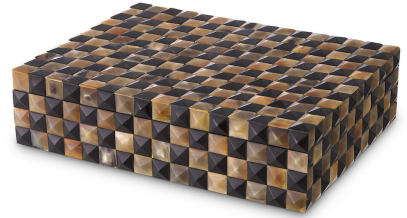

E I C H H O L T Z

EST. 1992

SPECIFICATION SHEET

Item no.	117632
Item description	Box Magician L horn Multicolored horn
Suitable for	Indoor use/dry locations only
Net weight (kg)	3
Net weight (lbs)	6.61

DIMENSIONS

Dimensions (cm)	L. 31 W. 41 H. 11 cm
Dimensions (inch)	L. 12.20" W. 16.14" H. 4.33"

MATERIALS

117632	Box Magician L horn MDF Horn
--------	-----------------------------------

SPECIFICATIONS

LOGISTIC INFORMATION