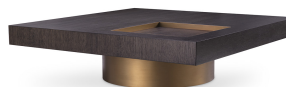

E I C H H O L T Z

SPECIFICATION SHEET

Item no. 117404
Item description Coffee Table Otus square mocha oak veneer
brushed brass finish
Mocha oak veneer | brushed brass finish

Suitable for Indoor use/dry locations only

Net weight (kg) 0

DIMENSIONS

Item dimensions (cm) 110 x 110 x H. 31 cm
Item dimensions (inch) 43.31" x 43.31" x 12.2" H

SPECIFICATIONS

Material(s)

LOGISTIC INFORMATION

Volume (cbm) 0.5100

HS code