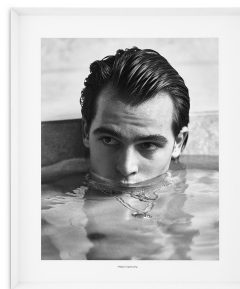

E I C H H O L T Z

SPECIFICATION SHEET

Item no.	117306
Item description	Print Philippe Vogelenzang - Bathe White wooden frame clear glass
Suitable for	Indoor use/dry locations only
Net weight (kg)	0

DIMENSIONS

Item dimensions (cm)	104 x 124 x D. 6 cm
Item dimensions (inch)	40.94" x 48.82" x 2.36" D

SPECIFICATIONS

Material(s)	Pine Wood MDF Glass Paper
--------------------	---------------------------------

LOGISTIC INFORMATION