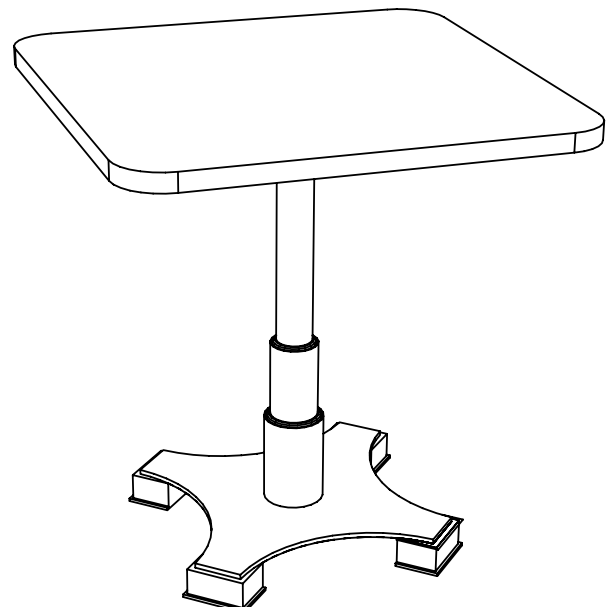

E I C H H O L T Z

116610 DINING TABLE AVORIO SQUARE

ASSEMBLY INSTRUCTION

PARTS

4x

(A)

4x

(B)

3

FINAL

- 1: Put the table top (D) on a carpeted floor.
- 2: Fix the table top (D) to the base (E) with the four screws (A) and the rings (B) using the allen key (C).

Do not use power tools!

CARE INSTRUCTION