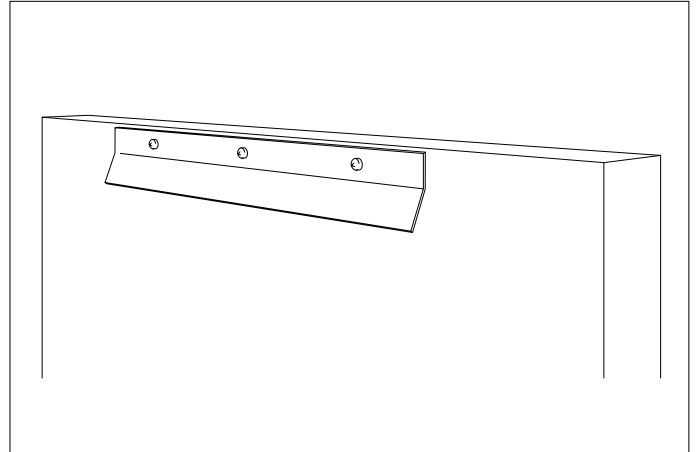

Item type

Mirror

Item name

Cevio L

Item number(s)

116332

Attention!

Place the item on a padded area to prevent damage to the item.

Care instructions:

Wipe with a soft dry cloth, do not use chemicals or abrasive cleaning materials.

Eichholtz B.V.

Delfweg 52
2211 VN Noordwijkerhout
The Netherlands

🏠 www.eichholtz.com
✉ service@eichholtz.com
☎ +31 (0)252 515 850

2.