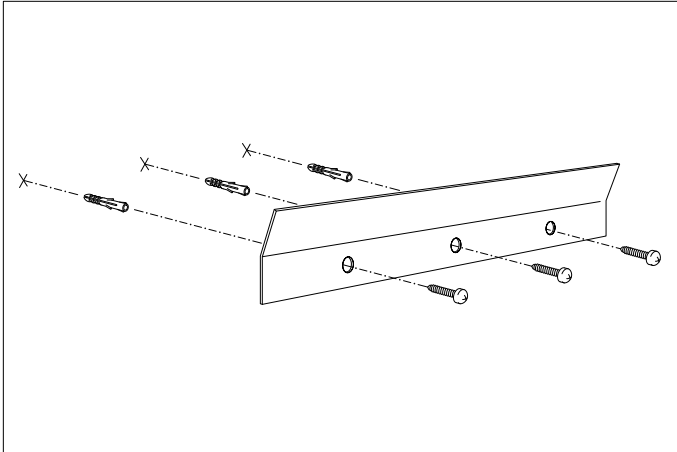

Item type

Mirror

Item name

Cevio L

Item number(s)

116332

Attention!

Place the item on a padded area to prevent damage to the item.

Care instructions:

Wipe with a soft dry cloth, do not use chemicals or abrasive cleaning materials.

Eichholtz B.V.

Delfweg 52
2211 VN Noordwijkerhout
The Netherlands

🏠 www.eichholtz.com
✉ service@eichholtz.com
☎ +31 (0)252 515 850

1. Fix the wall plate to the wall by using wall mounting plugs and screws suitable to your wall type.