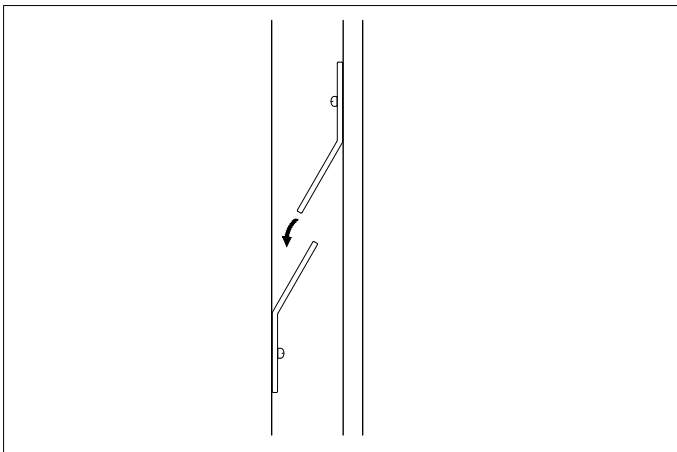

Item type

Mirror

Item name

Cevio L

Item number(s)

116332

Attention!

Place the item on a padded area to prevent damage to the item.

Care instructions:

Wipe with a soft dry cloth, do not use chemicals or abrasive cleaning materials.

Eichholtz B.V.

Delfweg 52
2211 VN Noordwijkerhout
The Netherlands

🏠 www.eichholtz.com
✉ service@eichholtz.com
☎ +31 (0)252 515 850

3.