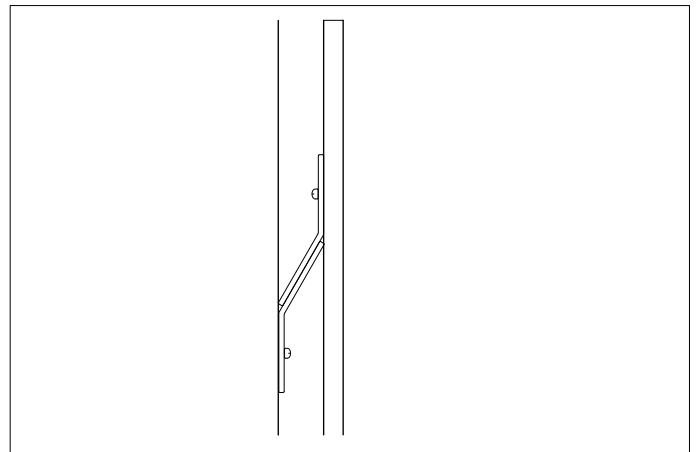

Item type

Mirror

Item name

Cevio L

Item number(s)

116332

Attention!

Place the item on a padded area to prevent damage to the item.

Care instructions:

Wipe with a soft dry cloth, do not use chemicals or abrasive cleaning materials.

Eichholtz B.V.

Delfweg 52
2211 VN Noordwijkerhout
The Netherlands

🏠 www.eichholtz.com
✉ service@eichholtz.com
☎ +31 (0)252 515 850

4.