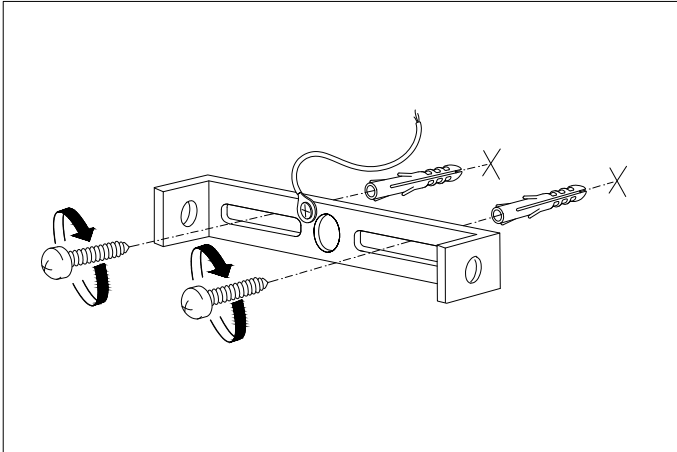

Item type

Wall Lamp

Item name

Beau Site

Item number(s)

116259

Attention!

Turn off the electricity supply at the main circuit panel before installing. Do not connect the electricity supply until your luminaire is fully assembled and installed.

1. Fix the crossbar to the wall by using wall mounting plugs and screws suitable to your wall type.

2. Connect the 3 wires according to their colours. Brown is the live wire (L), blue is the neutral wire (N), green/yellow is the earth wire (E).

3. Place the lamp over the cross bar and fix it securely with the allen screws.