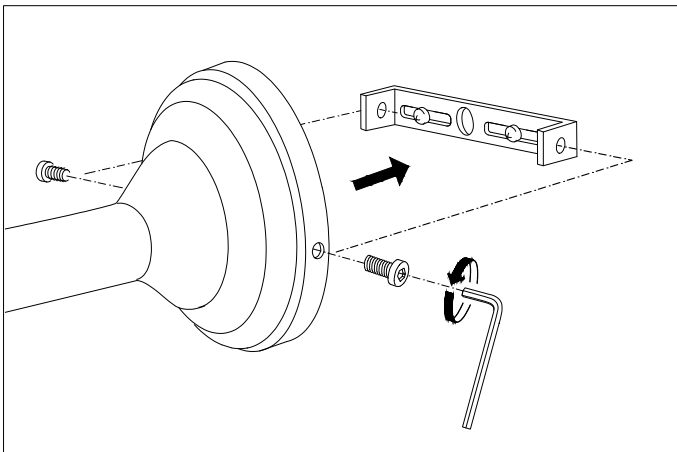

Item type

Wall Lamp

Item name

Beau Site

Item number(s)

116259

Attention!

Turn off the electricity supply at the main circuit panel before installing. Do not connect the electricity supply until your luminaire is fully assembled and installed.

1. Fix the crossbar to the wall by using wall mounting plugs and screws suitable to your wall type.

2. Connect the 3 wires according to their colours. Brown is the live wire (L), blue is the neutral wire (N), green/yellow is the earth wire (E).

3. Place the lamp over the cross bar and fix it securely with the allen screws.