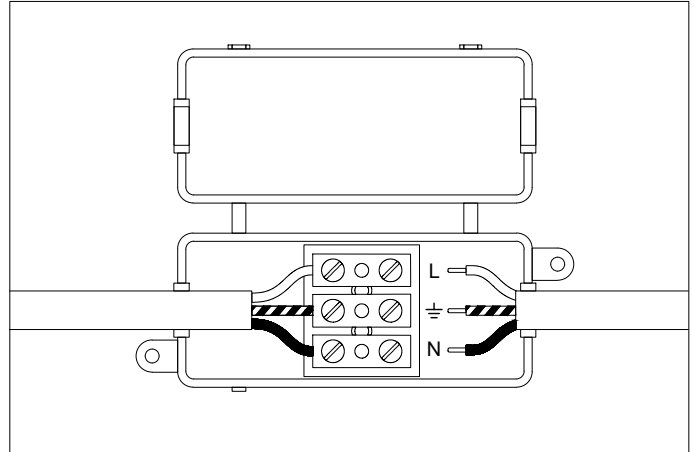

Item type

Wall Lamp

Item name

Beau Site

Item number(s)

116259

Attention!

Turn off the electricity supply at the main circuit panel before installing. Do not connect the electricity supply until your luminaire is fully assembled and installed.

1. Fix the crossbar to the wall by using wall mounting plugs and screws suitable to your wall type.

2. Connect the 3 wires according to their colours. Brown is the live wire (L), blue is the neutral wire (N), green/yellow is the earth wire (E).

3. Place the lamp over the cross bar and fix it securely with the allen screws.