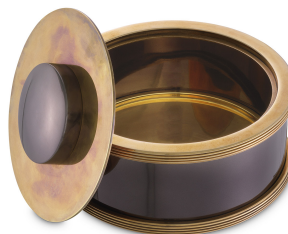

E I C H H O L T Z

SPECIFICATION SHEET

Item no.	116248
Item description	Box Ella vintage brass finish Vintage brass finish black nickel finish
Suitable for	Indoor use/dry locations only
Net weight (kg)	3

DIMENSIONS

Item dimensions (cm)	ø 18 x H. 7 cm
Item dimensions (inch)	7.09" dia x 2.76" H

SPECIFICATIONS

Material(s)	Brass
--------------------	-------

LOGISTIC INFORMATION

Carton dimensions (m)	0.22 x 0.13 x 0.22
Volume (cbm)	0.0063
Gross weight (kg)	3.30