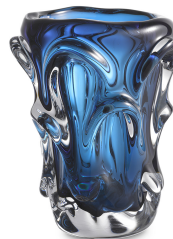

E I C H H O L T Z

SPECIFICATION SHEET

Item no.	116173
Item description	Vase Aila S blue Hand blown glass blue colour
Suitable for	Indoor use/dry locations only
Net weight (kg)	4

DIMENSIONS

Item dimensions (cm)	ø 19 x H. 23 cm
Item dimensions (inch)	7.48" dia x 9.06" H