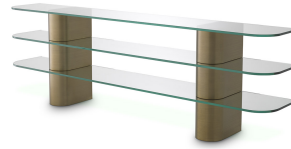

E I C H H O L T Z

SPECIFICATION SHEET

Item no.	116158
Item description	Console Table Lunden brushed brass finish Brushed brass finish clear glass
Suitable for	Indoor use/dry locations only
Net weight (kg)	97

DIMENSIONS

Item dimensions (cm)	40 x 240 x H. 76 cm
Item dimensions (inch)	15.75" x 94.49" x 29.92" H
Tabletop thickness (cm)	1,5 cm
Tabletop thickness (inch)	0,59 inch

SPECIFICATIONS

Material(s)	116158A: Stainless steel
	116158B: Stainless steel
	116158C: Glass
Glass type	Tempered glass

LOGISTIC INFORMATION

116158A - Console Table Lunden brushed brass finish - 4 blocks - 1pc(s)

Carton dimensions (m)	0.49 x 0.4 x 0.45
Volume (cbm)	0.0882
Gross weight (kg)	43.00

116158B - Console Table Lunden brushed brass finish - 2 blocks - 1pc(s)

Carton dimensions (m)	0.45 x 0.32 x 0.4
Volume (cbm)	0.0576
Gross weight (kg)	24.00

116158C - Console Table Lunden brushed brass finish - Glass 1 pc - 3pc(s)

Carton dimensions (m)	2.45 x 0.45 x 0.4
Volume (cbm)	0.4410
Gross weight (kg)	38.00