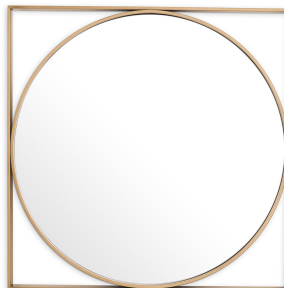

E I C H H O L T Z

SPECIFICATION SHEET

Item no.	116032
Item description	Mirror Montauk antique brass finish Antique brass finish
Suitable for	Indoor use/dry locations only
Net weight (kg)	22,8

DIMENSIONS

Item dimensions (cm)	90 x H. 90 x D. 5 cm
Item dimensions (inch)	35.43" x 35.43" H x 1.97" D
Mirror dimensions (cm)	ø 85 cm
Mirror dimensions (inch)	33.46" dia

SPECIFICATIONS

Material(s)	Stainless steel Mirror glass Plywood Non woven fabric
Hanging method	French cleat
Stainless steel grade	SAE 201

LOGISTIC INFORMATION

Carton dimensions (m)	0,93 x 0,93 x 0,08
Volume (cbm)	0,0692
Gross weight (kg)	24,50