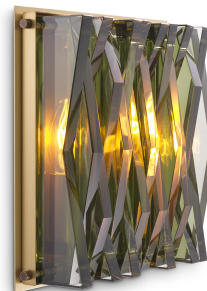

E I C H H O L T Z

SPECIFICATION SHEET

Item no.	115742
Item description	Wall Lamp Nuvola S antique brass finish Antique brass finish green glass
Suitable for	Indoor use/dry locations only
Net weight (kg)	5,58

DIMENSIONS

Item dimensions (cm)	24 x H. 24 x D. 9 cm
Item dimensions (inch)	9.45" x 9.45" H x 3.54" D
Wall/ceiling plate dimensions (cm)	15 x H. 21 x D. 3 cm
Wall/ceiling plate dimensions (inch)	5.91" x 8.27" H x 1.18" D

SPECIFICATIONS

Material(s)	Iron Glass
Lamp holder	E14
Lamp holder qty	2
Voltage	220 - 240 Volt
Wattage (max)	5 watt
Dimmable	Dimmable, dimmer not included
Switch	No
Wire	2 core + earth wire (0,75mm ²)

LOGISTIC INFORMATION