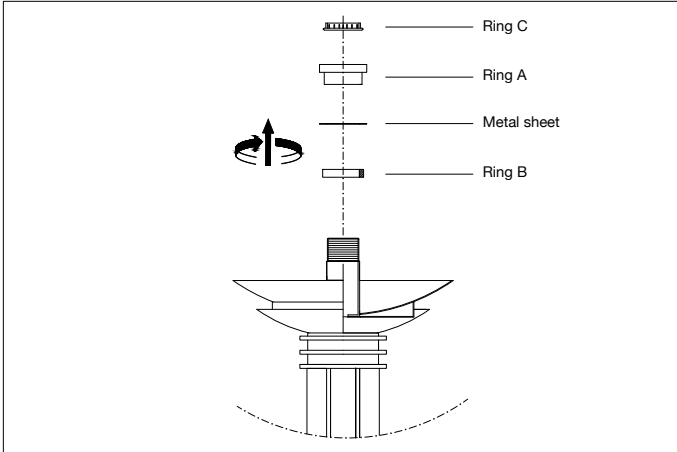

Item type

Floor Lamp

Item name

Figaro

Item number(s)

115658 (115658A + 115658B)

Attention!

Turn off the electricity supply at the main circuit panel before installing.
Do not connect the electricity supply until your luminaire is fully assembled and installed.

1. Take off the rings and the metal sheet.

2. Place the small glass and fix it with ring B and ring A.

3. Place the large glass, the metal sheet and fix it with ring C.

4. Place the bulb.