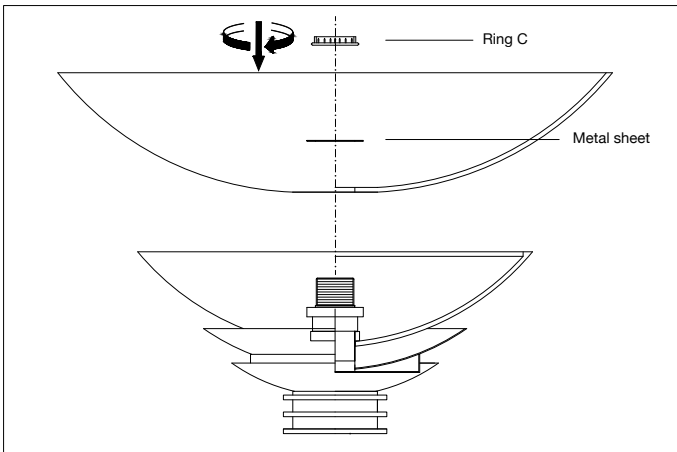

Item type

Floor Lamp

Item name

Figaro

Item number(s)

115658 (115658A + 115658B)

Attention!

Turn off the electricity supply at the main circuit panel before installing.
Do not connect the electricity supply until your luminaire is fully assembled and installed.

1. Take off the rings and the metal sheet.

2. Place the small glass and fix it with ring B and ring A.

3. Place the large glass, the metal sheet and fix it with ring C.

4. Place the bulb.