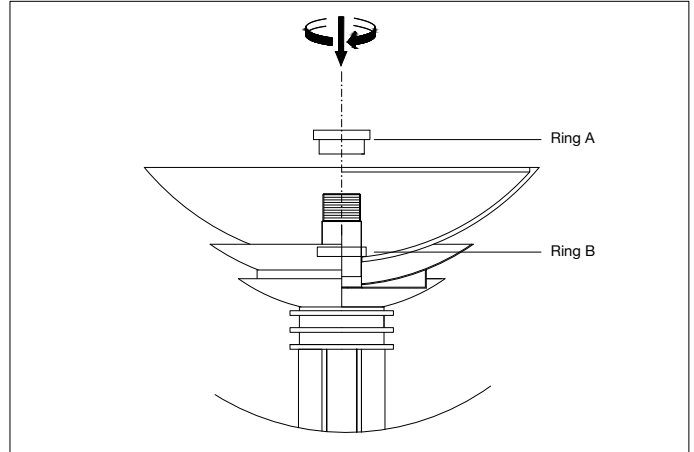

Item type

Floor Lamp

Item name

Figaro

Item number(s)

115658 (115658A + 115658B)

Attention!

Turn off the electricity supply at the main circuit panel before installing.
Do not connect the electricity supply until your luminaire is fully assembled and installed.

1. Take off the rings and the metal sheet.

2. Place the small glass and fix it with ring B and ring A.

3. Place the large glass, the metal sheet and fix it with ring C.

4. Place the bulb.