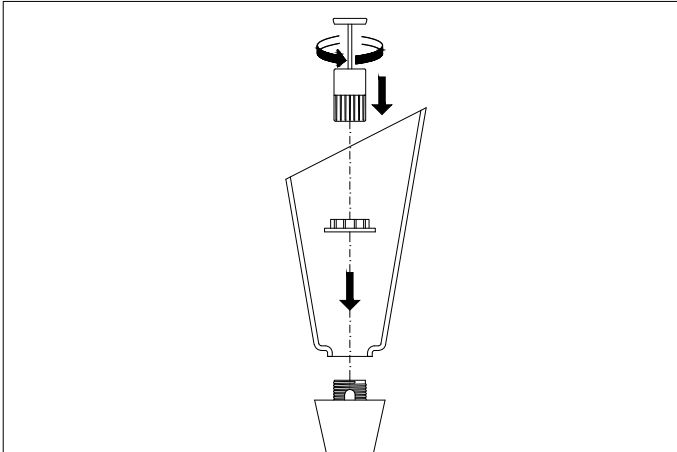

**Item type**

Floor Lamp

**Item name**

Gagnon

**Item number(s)**

115657

**Attention!**

Do not connect your luminaire to electricity until it is fully assembled.

1. Place the glass and fix it with the ring and sleeve supplied.

2. Place the bulbs.