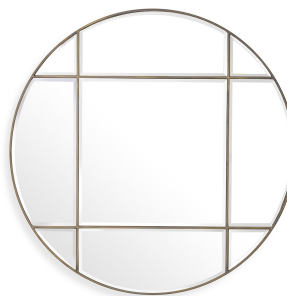

E I C H H O L T Z

## SPECIFICATION SHEET

<b>Item no.</b>	115636
<b>Item description</b>	Mirror Beaumont round vintage brass finish Vintage brass finish   bevelled mirror glass
<b>Suitable for</b>	Indoor use/dry locations only
<b>Net weight (kg)</b>	19,8

### DIMENSIONS

<b>Item dimensions (cm)</b>	ø 110 x D. 1 cm
<b>Item dimensions (inch)</b>	43.31" dia x 0.39" D

### SPECIFICATIONS

<b>Material(s)</b>	Stainless steel   Iron   Mirror glass   MDF
<b>Hanging method</b>	French cleat