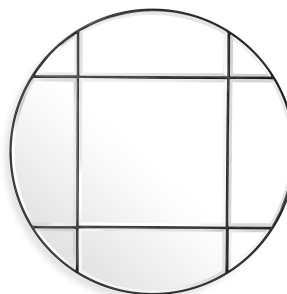

E I C H H O L T Z

SPECIFICATION SHEET

Item no.	115635
Item description	Mirror Beaumont round bronze finish Bronze finish bevelled mirror glass
Suitable for	Indoor use/dry locations only
Net weight (kg)	19,8

DIMENSIONS

Item dimensions (cm)	ø 110 x D. 1 cm
Item dimensions (inch)	43.31" dia x 0.39" D

SPECIFICATIONS

Material(s)	Stainless steel Iron Mirror glass MDF
Hanging method	French cleat

LOGISTIC INFORMATION