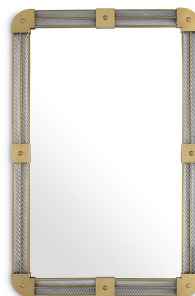

## SPECIFICATION SHEET

<b>Item no.</b>	115429
<b>Item description</b>	Mirror Heracles antique brass finish Antique brass finish   handmade clear glass
<b>Suitable for</b>	Indoor use/dry locations only
<b>Net weight (kg)</b>	27

### DIMENSIONS

<b>Item dimensions (cm)</b>	80 x H. 122 x D. 5 cm
<b>Item dimensions (inch)</b>	31.5" x 48.03" H x 1.97" D
<b>Mirror dimensions (cm)</b>	65 x H. 107 cm
<b>Mirror dimensions (inch)</b>	25.59" x 42.13" H

### SPECIFICATIONS

<b>Material(s)</b>	Mirror glass   Glass   Iron
<b>Voltage</b>	220 - 240 Volt
<b>Wattage (max)</b>	40 watt
<b>Wire</b>	3 core (0,75mm <sup>2</sup> )