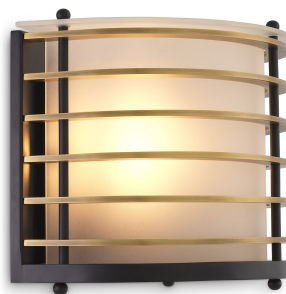

E I C H H O L T Z

SPECIFICATION SHEET

Item no.	115359
Item description	Wall Lamp Logan black finish frosted glass Antique brass finish black finish frosted glass
Suitable for	Indoor use/dry locations only
Net weight (kg)	5,2

DIMENSIONS

Item dimensions (cm)	26,5 x H. 22,5 x D. 19 cm
Item dimensions (inch)	10.43" x 8.86" H x 7.48" D
Wall/ceiling plate dimensions (cm)	26,5 x H. 20 x D. 1 cm
Wall/ceiling plate dimensions (inch)	10.43" x 7.87" H x 0.39" D

SPECIFICATIONS

Material(s)	Copper Glass
Lamp holder	E27
Lamp holder qty	1
Voltage	220 - 240 Volt
Wattage (max)	10 watt
Dimmable	Dimmable, dimmer not included
Wire	2 core + earth wire (0,75mm ²)
Hanging method	Direct