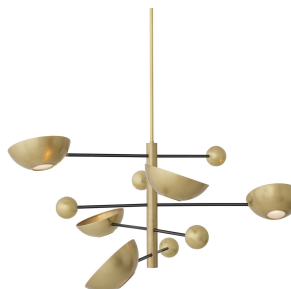

E I C H H O L T Z

SPECIFICATION SHEET

Item no.	115245
Item description	Chandelier Salinas antique brass finish Antique brass finish black finish matte glass
Suitable for	Indoor use/dry locations only
Net weight (kg)	14,3

DIMENSIONS

Item dimensions (cm)	140 x 26 x H. 56,5 cm
Item dimensions (inch)	55.12" x 10.24" x 22.24" H
Wall/ceiling plate dimensions (cm)	∅ 12 x H. 3 cm
Wall/ceiling plate dimensions (inch)	4.72" dia x 1.18" H
Wire length (cm)	200 cm
Wire length (inch)	78,74 inch

SPECIFICATIONS

Material(s)	Iron Glass
Lamp holder	E14
Lamp holder qty	5
Voltage	220 - 240 Volt
Wattage (max)	40 watt
Type of plug	Not applicable
Wire	3 core (0,75mm ²)
Hanging method	Pipe
Length hanging method (cm)	30+50+70 cm pipe
Length hanging method (inch)	11.81"+19.69"+27.56" pipe