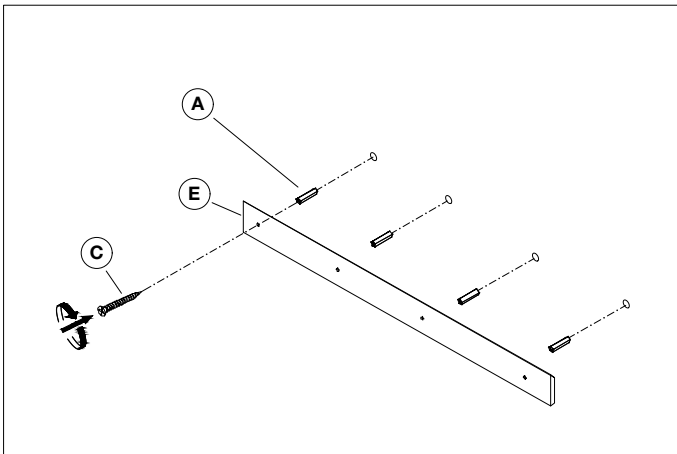

Item type

Mirror

Item name

Redondo

Item number(s)

115229

Attention!

Place the item on a padded area to prevent damage to the item.

1. Vertical option.

2. Horizontal option.