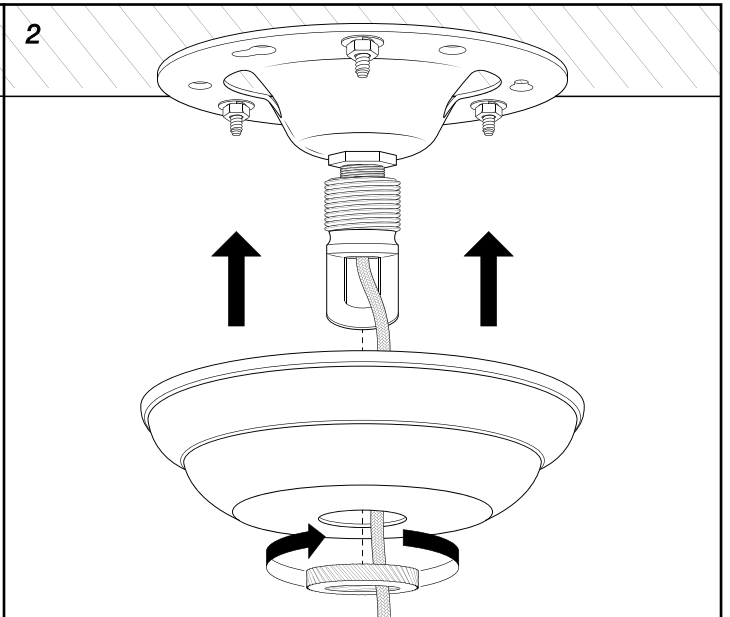

E I C H H O L T Z

114781 CHANDELIER VERBIER S

ASSEMBLY INSTRUCTION

This product is for indoor use only. Outdoor use could result in shock, fire or serious bodily injury or death. All wiring must be done in accordance with national and local electric codes. It is strongly recommended that you use a qualified electrician.

Turn-off the electricity supply at the main circuit panel before installing. Do not connect the electricity supply until your lamp is fully assembled and installed.

Fix the ceiling bracket to the ceiling by using mounting plugs and screws suitable to your ceiling type and take into account the weight of your luminaire.

Connect the 3 power wires according to their colours. Brown is the live wire, blue is the neutral wire, the green yellow wire is the earthwire.

CARE INSTRUCTION

Wipe clean with soft, dry cloth.
Always avoid the use of harsh chemicals or abrasive cleaners as they may cause damage to the fixture's finish.