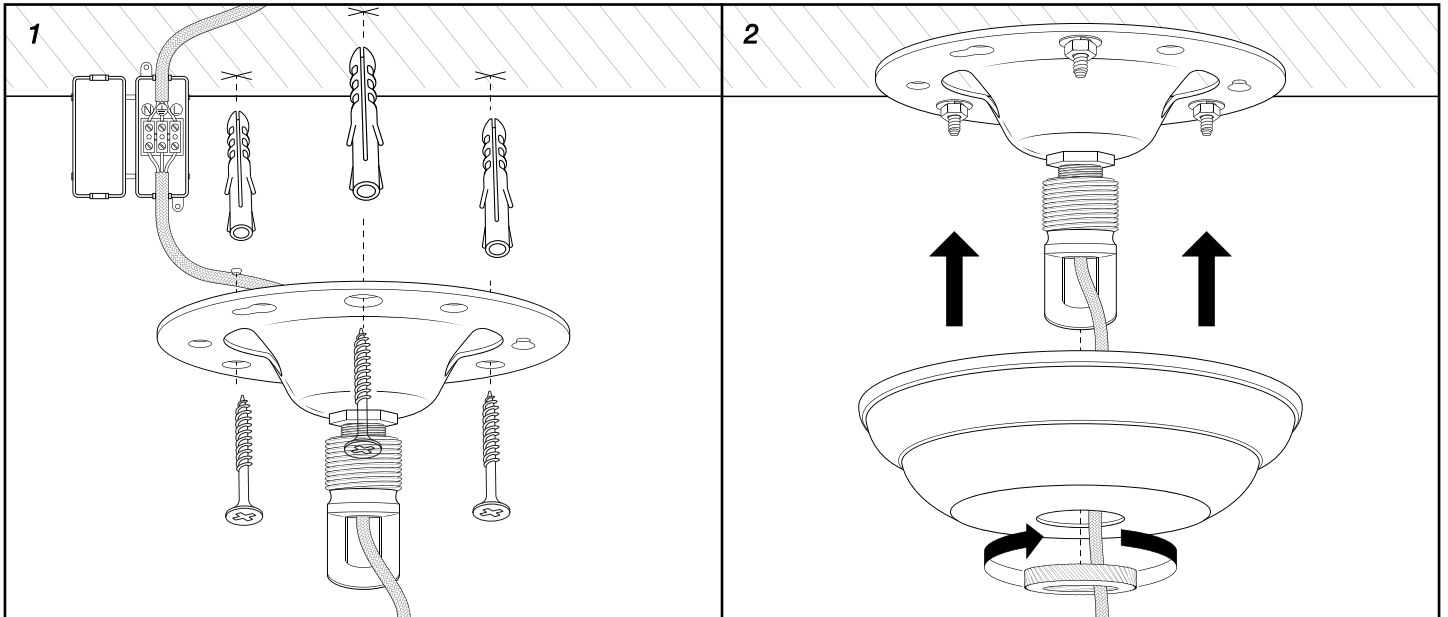

E I C H H O L T Z

114781 CHANDELIER VERBIER S

ASSEMBLY INSTRUCTION

This product is for indoor use only. Outdoor use could result in shock, fire or serious bodily injury or death. All wiring must be done in accordance with national and local electric codes. It is strongly recommended that you use a qualified electrician.

Turn-off the electricity supply at the main circuit panel before installing. Do not connect the electricity supply until your lamp is fully assembled and installed.

Fix the ceiling bracket to the ceiling by using mounting plugs and screws suitable to your ceiling type and take into account the weight of your luminaire.

Connect the 3 power wires according to their colours. Brown is the live wire, blue is the neutral wire, the green yellow wire is the earthwire.

CARE INSTRUCTION

Wipe clean with soft, dry cloth.
Always avoid the use of harsh chemicals or abrasive cleaners as they may cause damage to the fixture's finish.