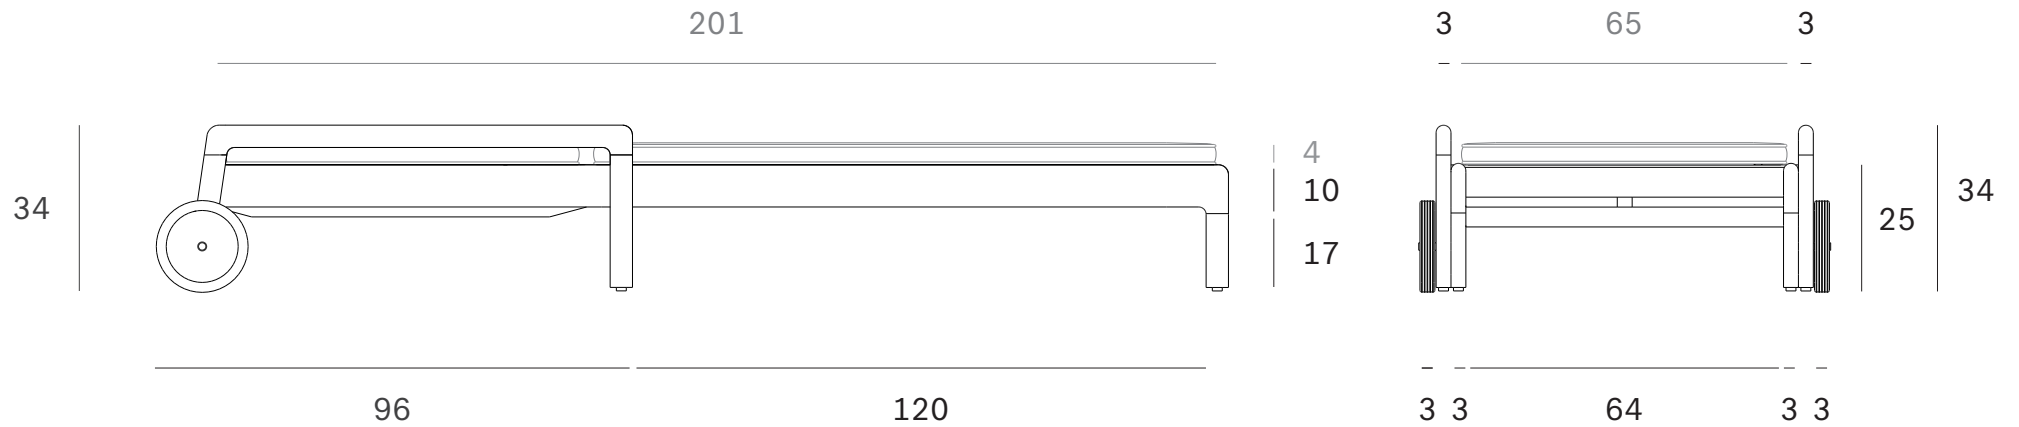

Ethnicraft

Jack outdoor adjustable lounger - thin cushion - Dimensions (cm)

*Ethnicraft*

Jack outdoor adjustable lounger - thin cushion - Dimensions (inches)

85.0

33.0

25.6

29.1

49.2

79.1

1.2

25.6

1.2

13.4

1.6

3.9

6.7

9.8

13.4

37.8

47.2

1.2 1.2

25.2

1.2 1.2