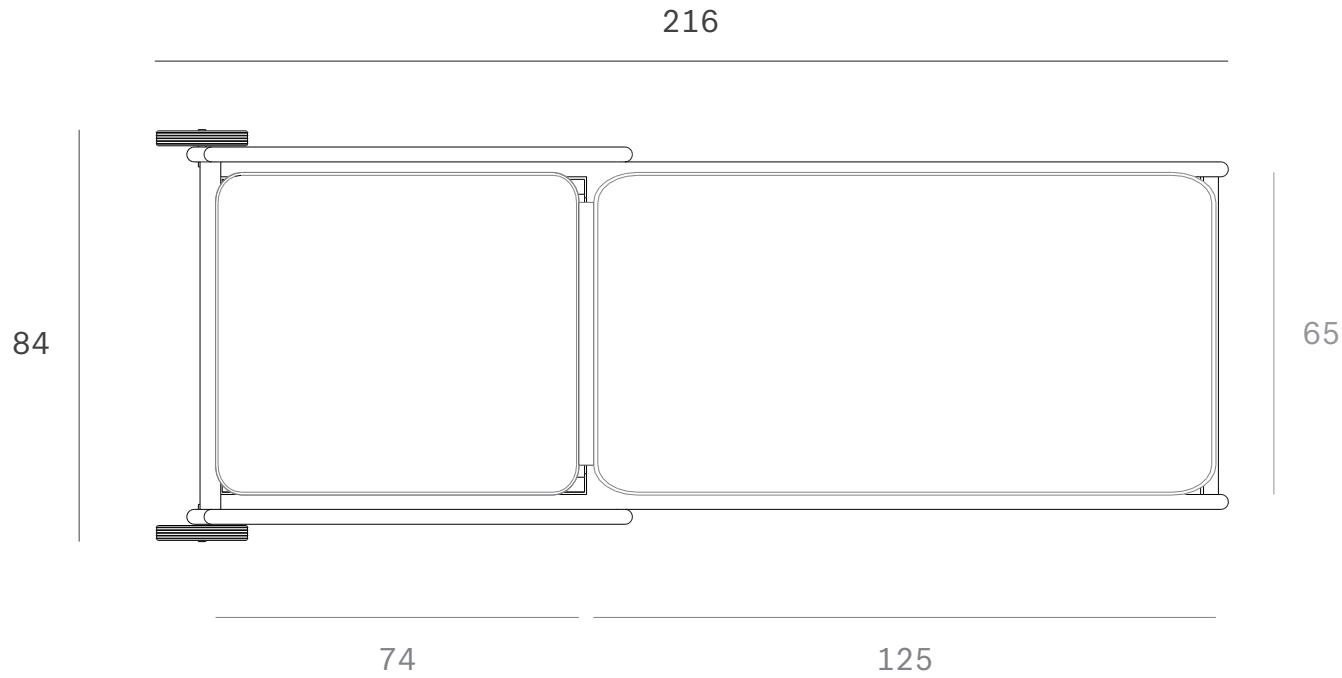

Ethnicraft

Jack outdoor adjustable lounger - thin cushion - Dimensions (cm)

*Ethnicraft*

Jack outdoor adjustable lounger - thin cushion - Dimensions (inches)

85.0

33.0

25.6

29.1

49.2

79.1

1.2

25.6

1.2

13.4

1.6

3.9

6.7

9.8

13.4

37.8

47.2

1.2 1.2

25.2

1.2 1.2