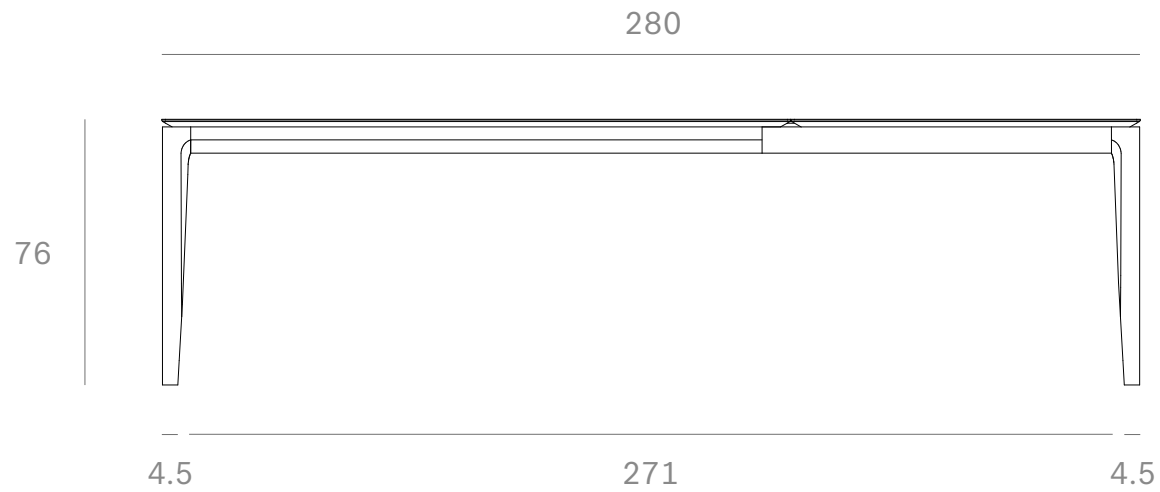

*Ethnicraft*

10152 - Teak Bok Extendable Dining table - Dimensions (cm)

*Ethnicraft*

10152 - Teak Bok Extendable Dining table - Dimensions (inches)