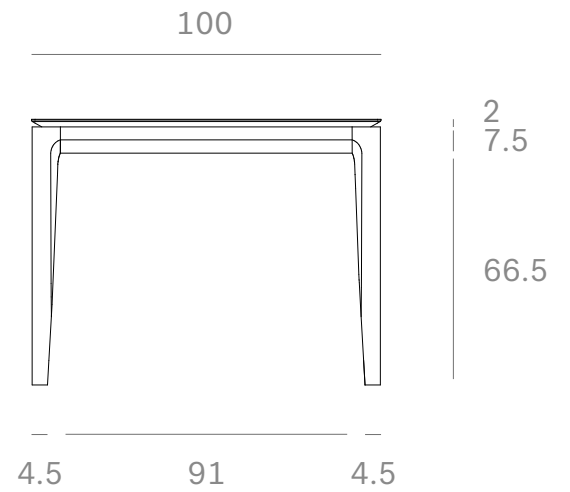

*Ethnicraft*

10152 - Teak Bok Extendable Dining table - Dimensions (cm)

*Ethnicraft*

10152 - Teak Bok Extendable Dining table - Dimensions (inches)