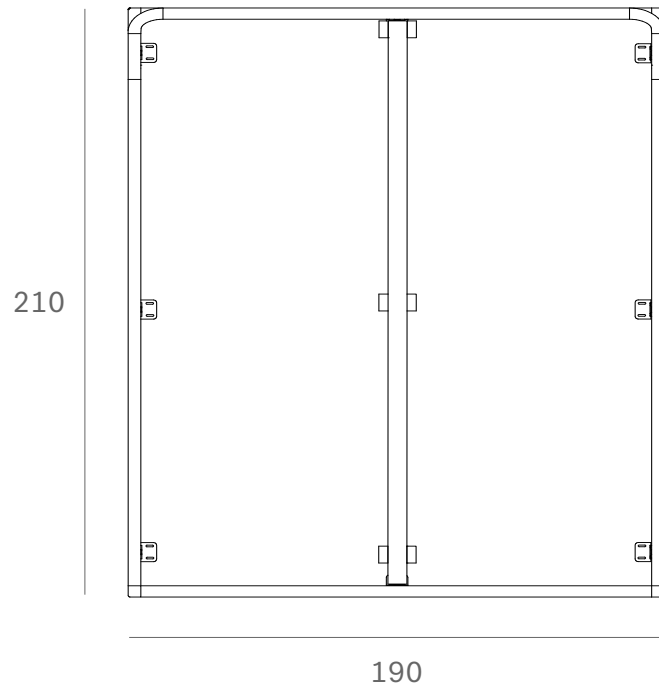

*Ethnicraft*

51246 - Oak Spindle bed - Dimensions (cm)

*Ethnicraft*

51246 - Oak Spindle bed - Dimensions (inches)