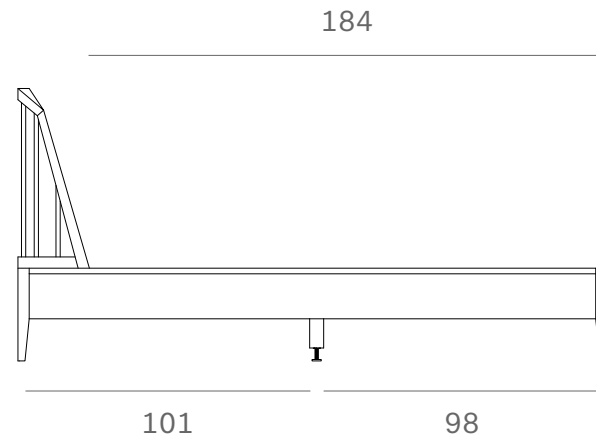

*Ethnicraft*

51246 - Oak Spindle bed - Dimensions (cm)

*Ethnicraft*

51246 - Oak Spindle bed - Dimensions (inches)