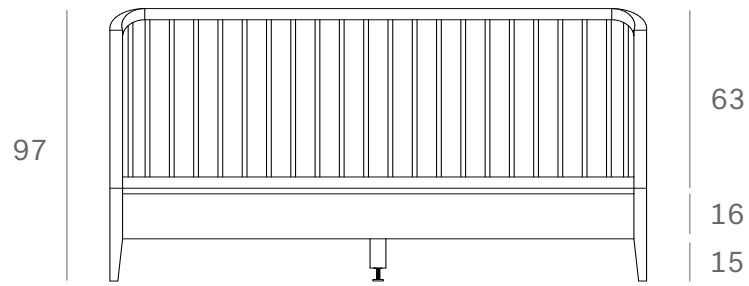

*Ethnicraft*

51246 - Oak Spindle bed - Dimensions (cm)

*Ethnicraft*

51246 - Oak Spindle bed - Dimensions (inches)