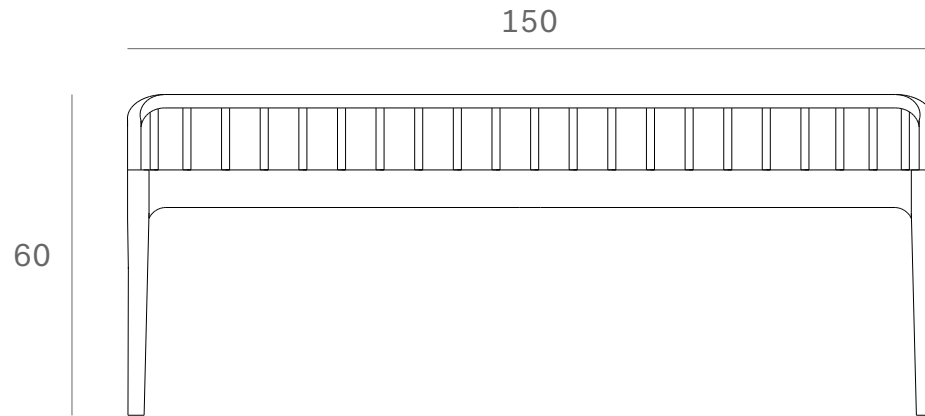

*Ethnicraft*

51234 - Oak Spindle black bench - Dimensions (cm)

Ethnicraft

51234 - Oak Spindle black bench - Dimensions (inches)