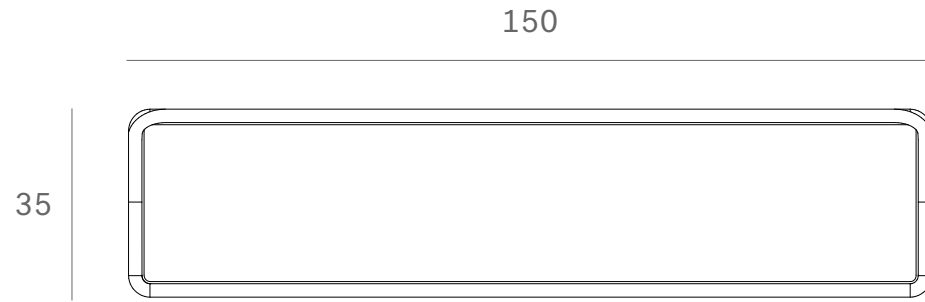

*Ethnicraft*

51234 - Oak Spindle black bench - Dimensions (cm)

Ethnicraft

51234 - Oak Spindle black bench - Dimensions (inches)