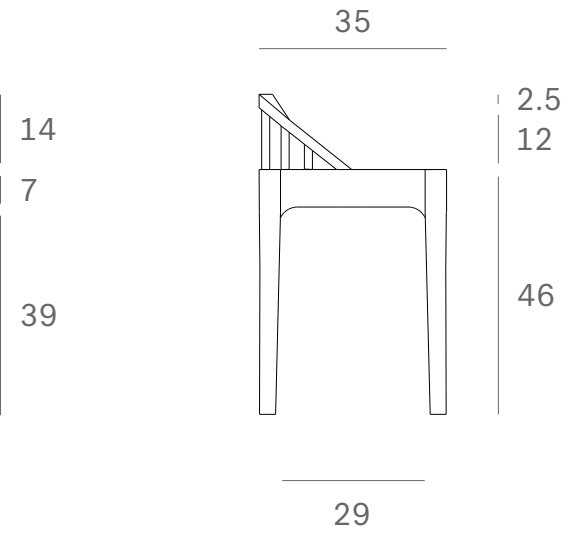

*Ethnicraft*

51234 - Oak Spindle black bench - Dimensions (cm)

Ethnicraft

51234 - Oak Spindle black bench - Dimensions (inches)