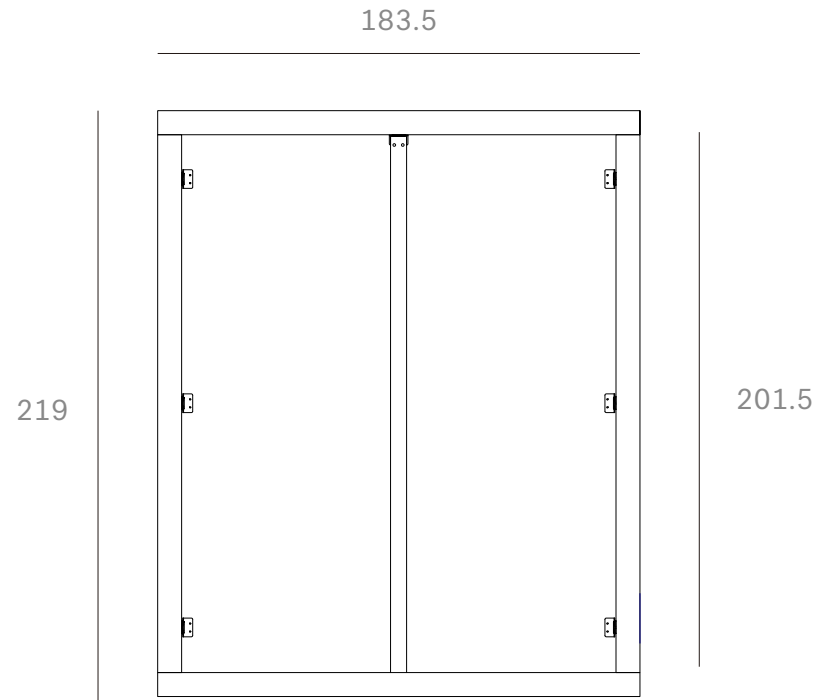

Ethnicraft

51216 - Oak Nordic II bed - Dimensions (cm)

Ethnicraft

51216 - Oak Nordic II bed - Dimensions (inches)