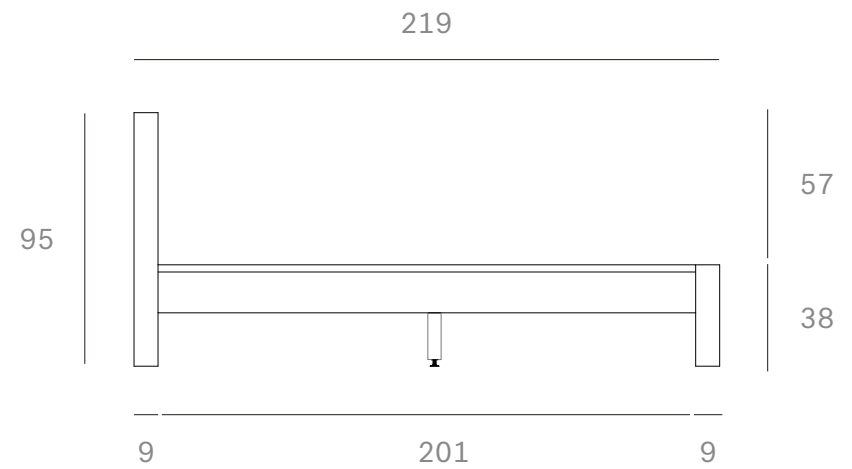

Ethnicraft

51216 - Oak Nordic II bed - Dimensions (cm)

Ethnicraft

51216 - Oak Nordic II bed - Dimensions (inches)