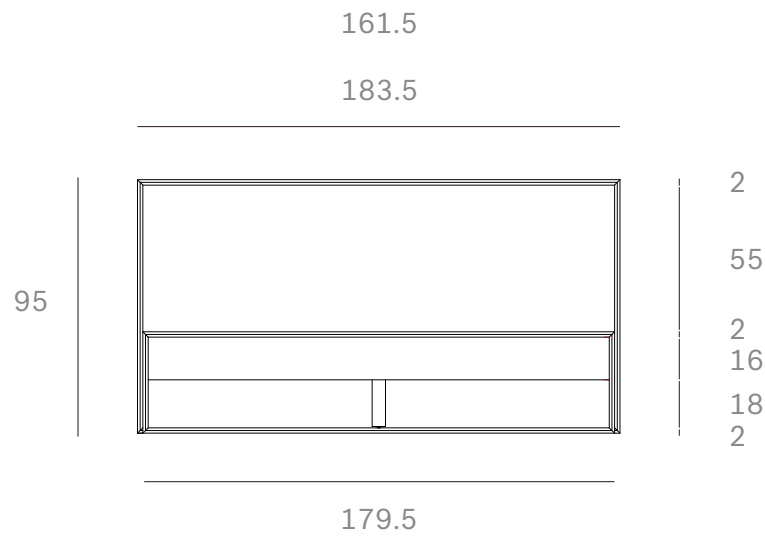

Ethnicraft

51216 - Oak Nordic II bed - Dimensions (cm)

Ethnicraft

51216 - Oak Nordic II bed - Dimensions (inches)