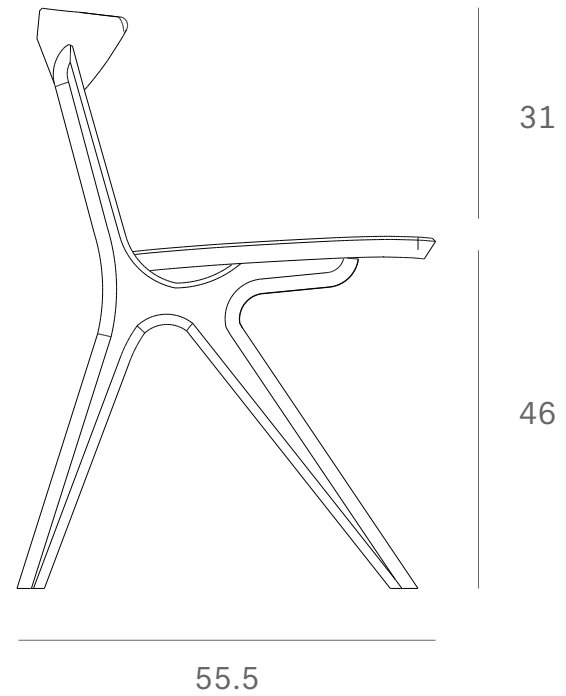

*Ethnicraft*

50677 - Oak Eye dining chair - Dimensions (cm)

*Ethnicraft*

50677 - Oak Eye dining chair - Dimensions (inches)