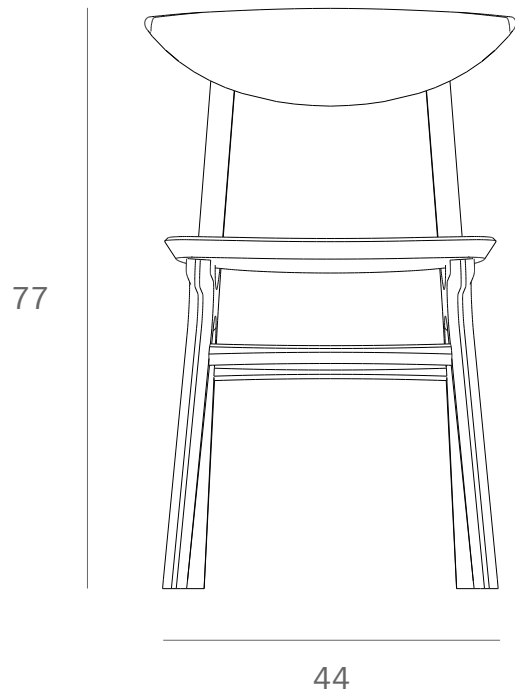

*Ethnicraft*

50677 - Oak Eye dining chair - Dimensions (cm)

*Ethnicraft*

50677 - Oak Eye dining chair - Dimensions (inches)