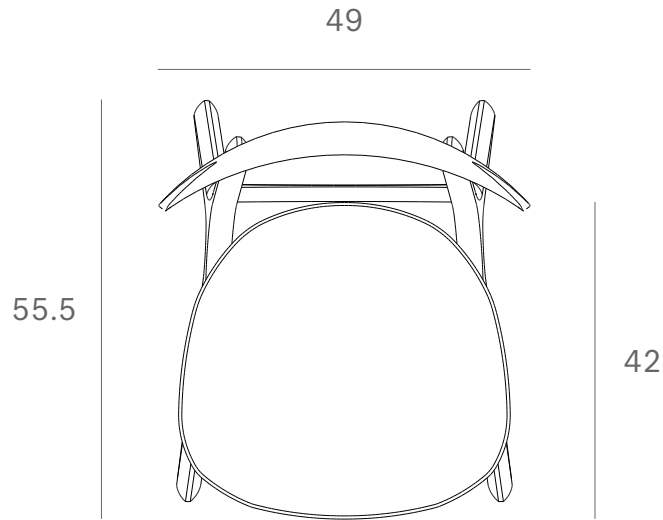

*Ethnicraft*

50677 - Oak Eye dining chair - Dimensions (cm)

*Ethnicraft*

50677 - Oak Eye dining chair - Dimensions (inches)