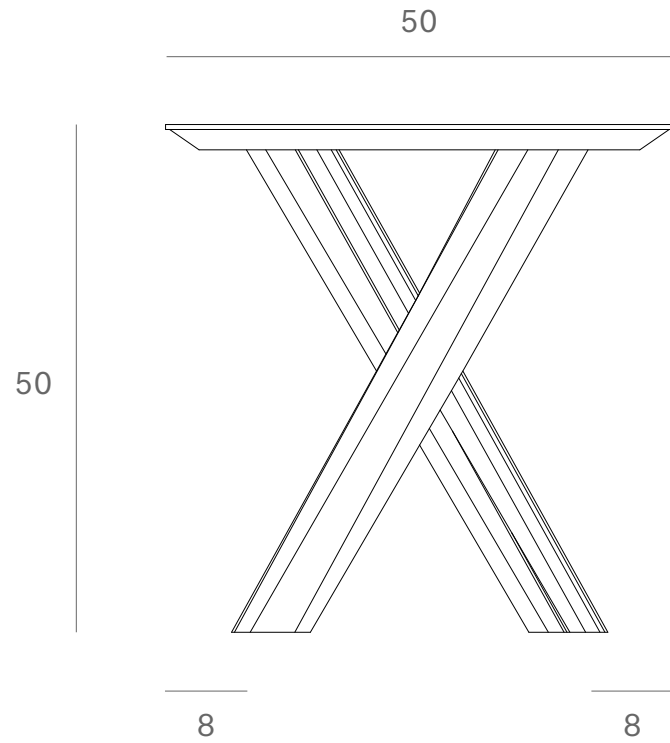

*Ethnicraft*

50541 - Oak Mikado side table - Dimensions (cm)

Ethnicraft

50541 - Oak Mikado side table - Dimensions (inches)