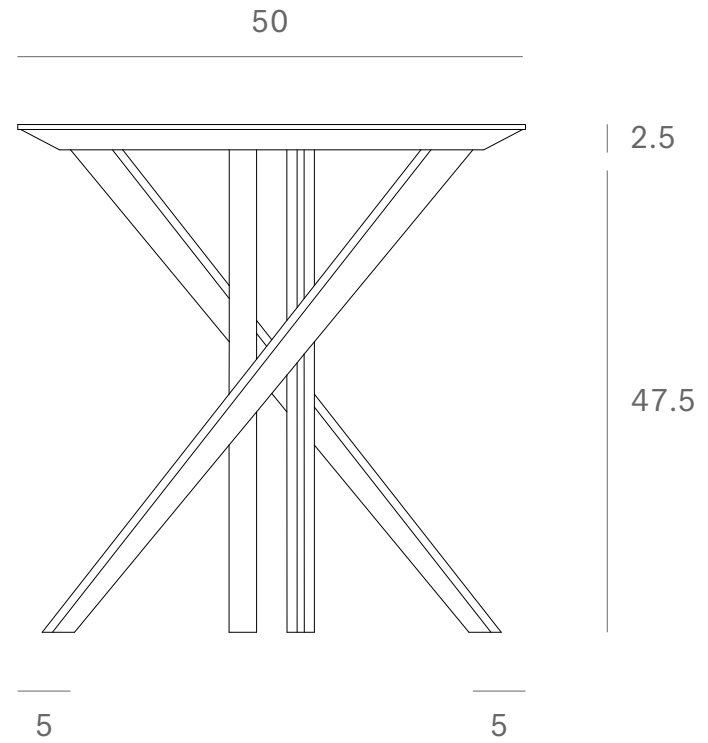

*Ethnicraft*

50541 - Oak Mikado side table - Dimensions (cm)

Ethnicraft

50541 - Oak Mikado side table - Dimensions (inches)