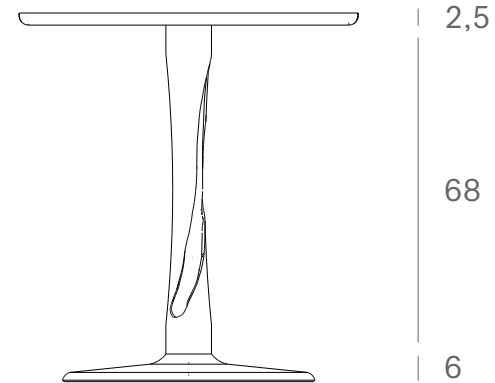

*Ethnicraft*

50015 - Oak Torsion square black dining table - Dimensions (cm)

*Ethnicraft*

50015 - Oak Torsion square black dining table - Dimensions (inches)