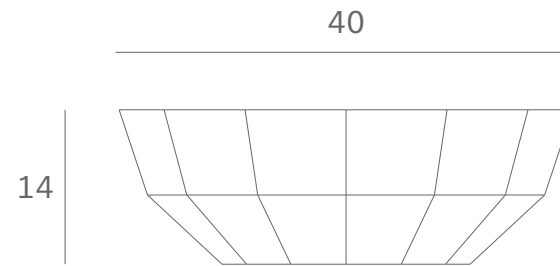

*Ethnicraft*

29732 - Black Striped bowl - mahogany - Dimensions (cm)

*Ethnicraft*

29732 - Black Striped bowl - mahogany - Dimensions (inches)