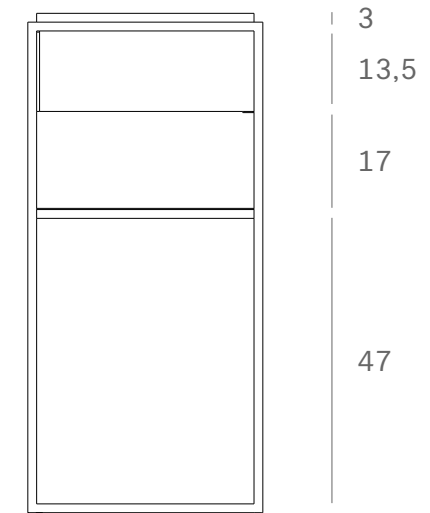

*Ethnicraft*

26873 - Oak Monolit black console - Dimensions (cm)

*Ethnicraft*

26873 - Oak Monolit black console - Dimensions (inches)