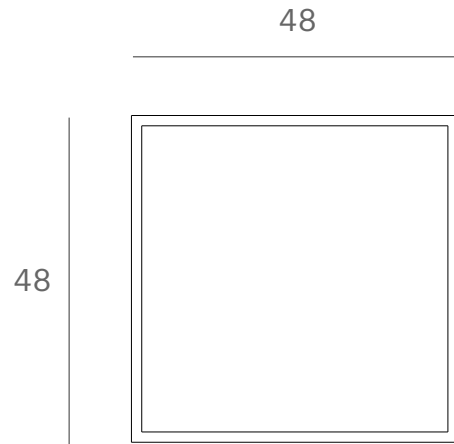

*Ethnicraft*

26870 - Oak Monolit bedside table - Dimensions (cm)

*Ethnicraft*

26870 - Oak Monolit bedside table - Dimensions (inches)