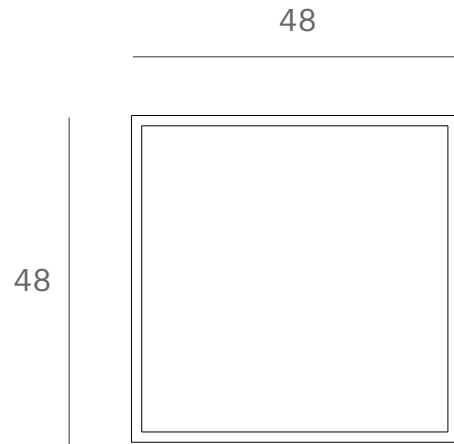

*Ethnicraft*

26868 - Oak Monolit bedside table - Dimensions (cm)

*Ethnicraft*

26868 - Oak Monolit bedside table - Dimensions (inches)