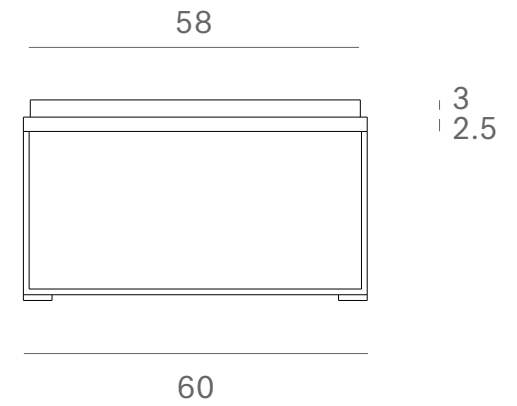

*Ethnicraft*

25944 - Texture Stability coffee table - umber - Dimensions (cm)

*Ethnicraft*

25944 - Texture Stability coffee table - umber - Dimensions (inches)