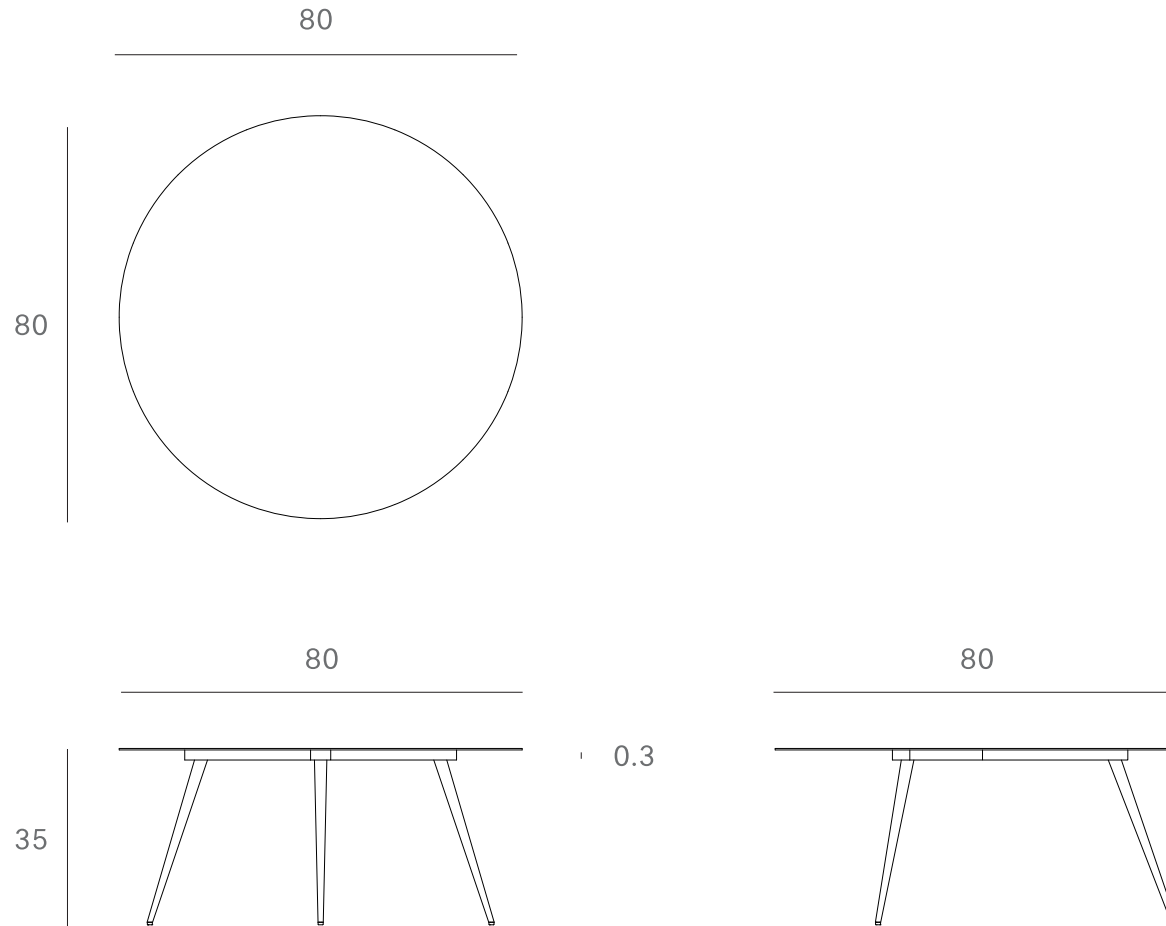

Ethnicraft

25905 - Texture Luna coffee table lava whisky - Dimensions (cm)

*Ethnicraft*

25905 - Texture Luna coffee table lava whisky - Dimensions (inches)