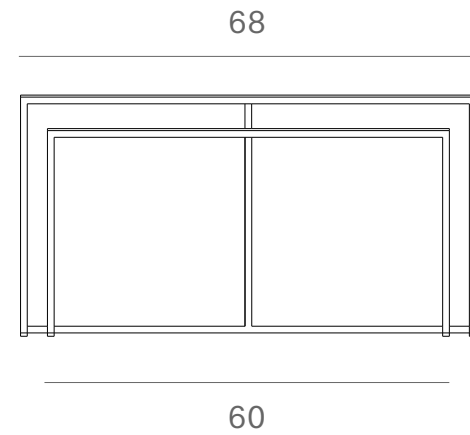

*Ethnicraft*

25895 - Pentagon nesting coffee table - whisky - set of 2 - Dimensions (cm)

*Ethnicraft*

25895 - Pentagon nesting coffee table - whisky - set of 2 - Dimensions (inches)