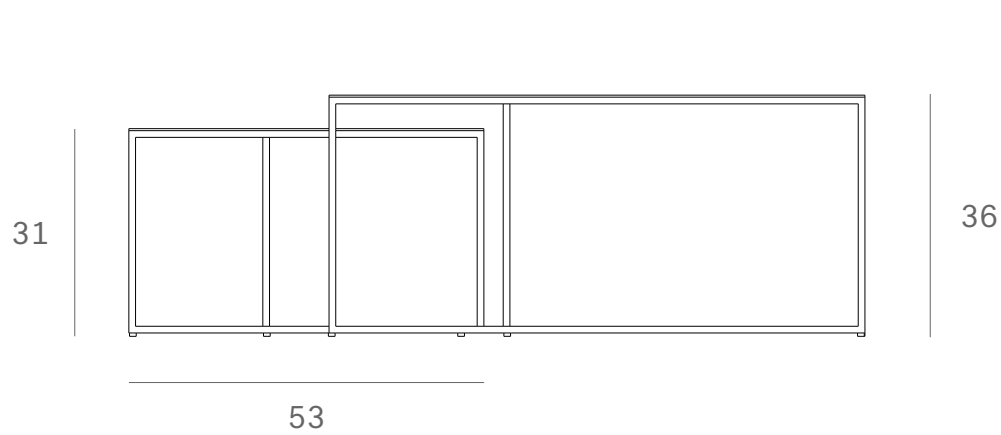

*Ethnicraft*

25895 - Pentagon nesting coffee table - whisky - set of 2 - Dimensions (cm)

*Ethnicraft*

25895 - Pentagon nesting coffee table - whisky - set of 2 - Dimensions (inches)