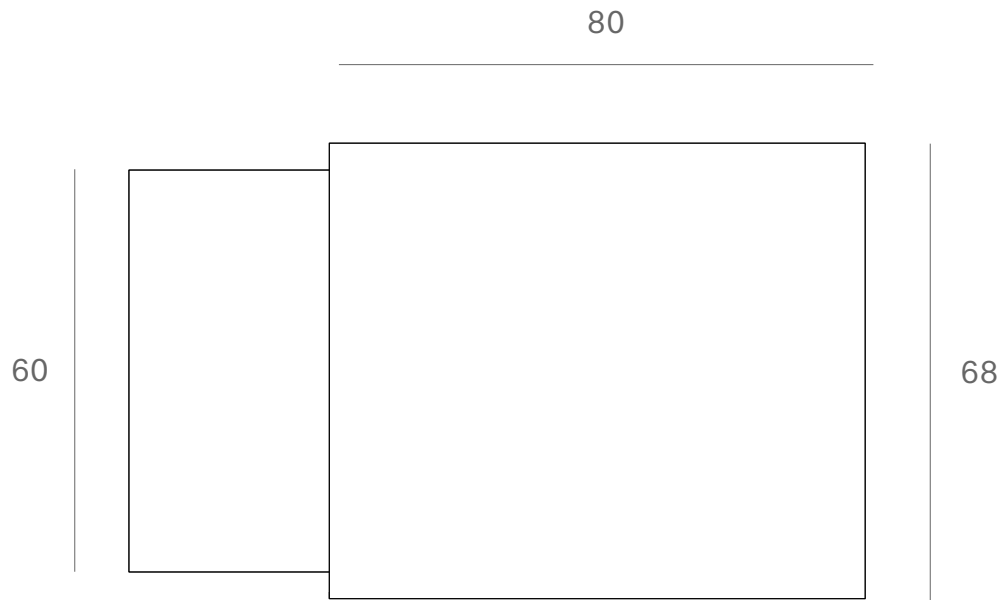

*Ethnicraft*

25895 - Pentagon nesting coffee table - whisky - set of 2 - Dimensions (cm)

*Ethnicraft*

25895 - Pentagon nesting coffee table - whisky - set of 2 - Dimensions (inches)