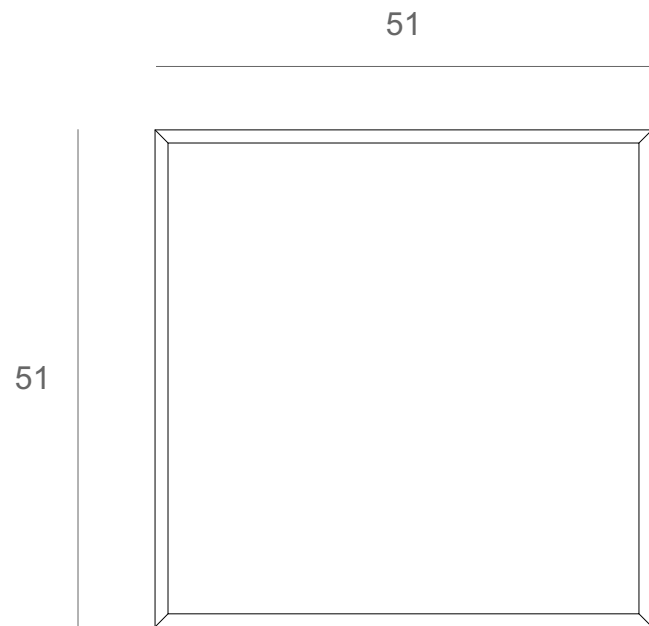

*Ethnicraft*

20565 - Black Slices wooden tray - square - Dimensions (cm)

*Ethnicraft*

20565 - Black Slices wooden tray - square - Dimensions (inches)