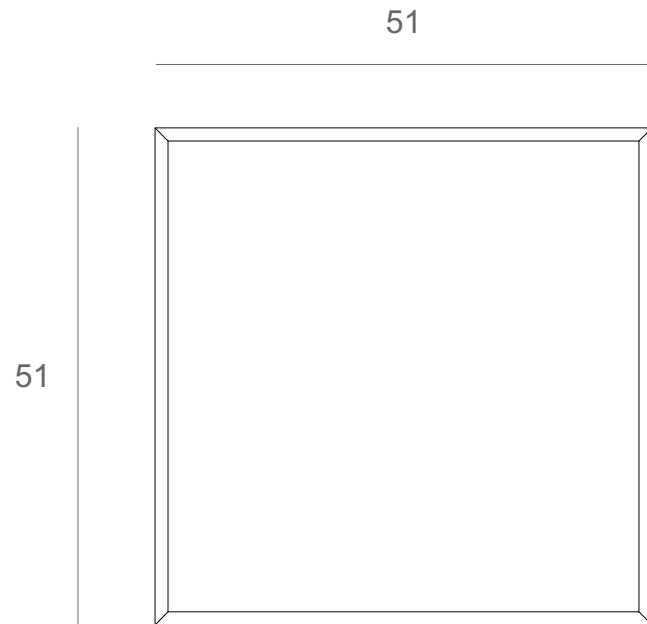

*Ethnicraft*

20562 - Bronze mirror tray - square - Dimensions (cm)

*Ethnicraft*

20562 - Bronze mirror tray - square - Dimensions (inches)