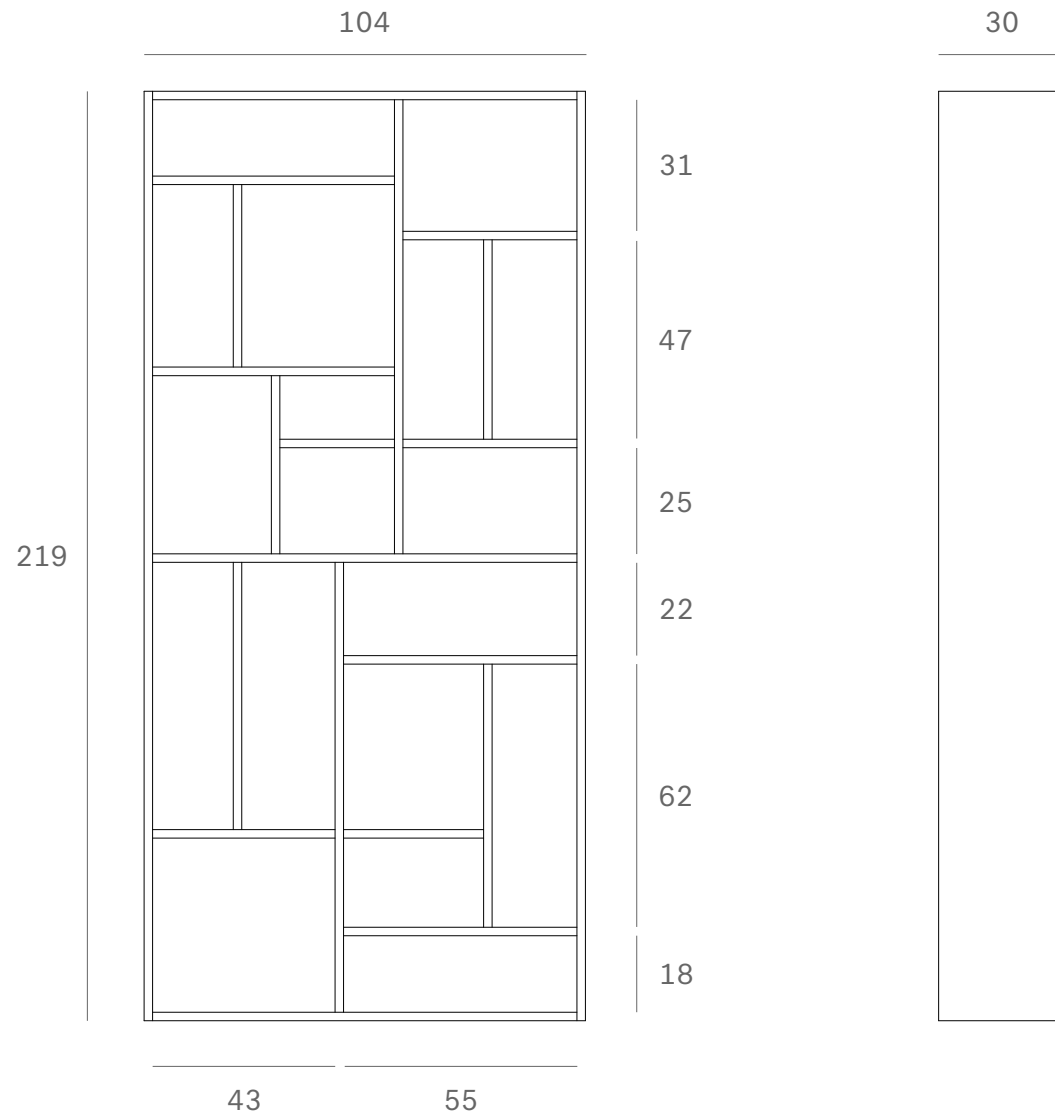

14201 - Teak M rack - Dimensions (cm)

14201 - Teak M rack - Dimensions (inches)