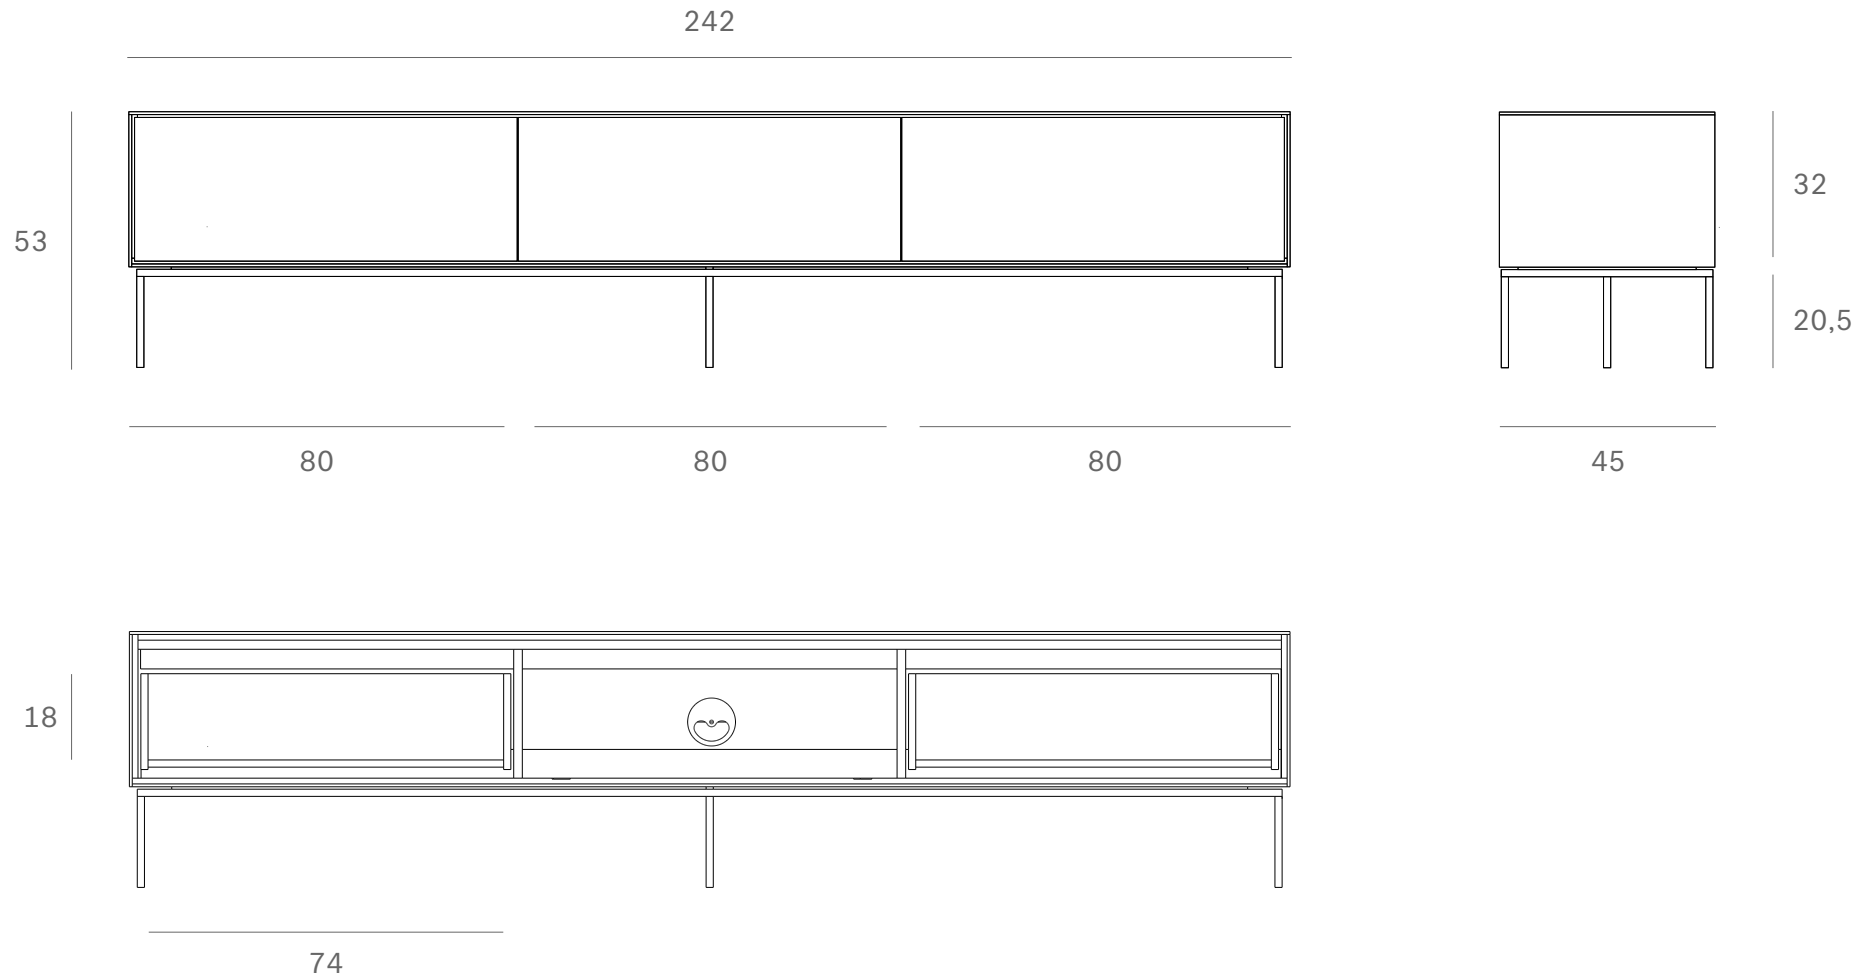

*Ethnicraft*

12254 - Teak Grooves TV cupboard - Dimensions (cm)

*Ethnicraft*

12254 - Teak Grooves TV cupboard - Dimensions (inches)